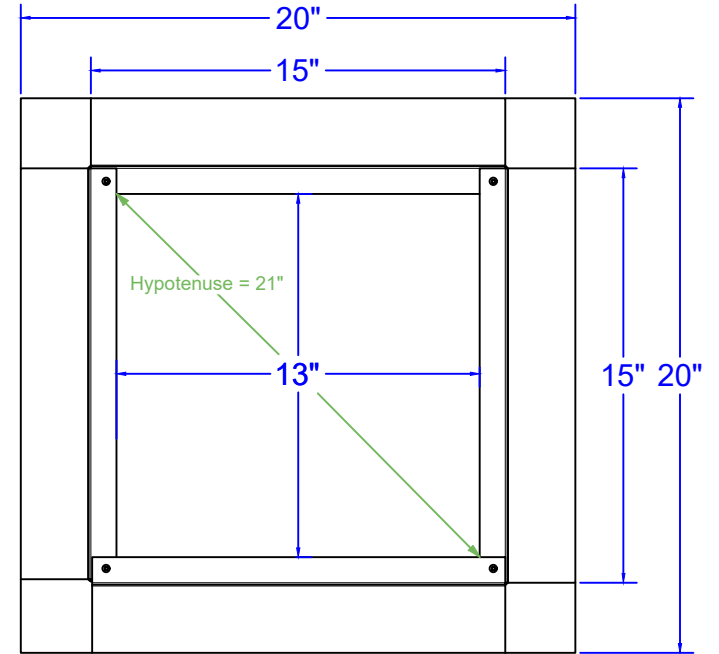

Active Ventilation Products, Inc.

Website: roofvents.com

Email: sales@roofvents.com

Specification Sheet

1/1/2023

Roof Curb Model: RC-12-H12 ID: 13" OD: 15"

- Aluminum Alloy 3003-H14
- Thickness = 0.040" ± 0.005
- Tolerance = ± .25 (1/4")