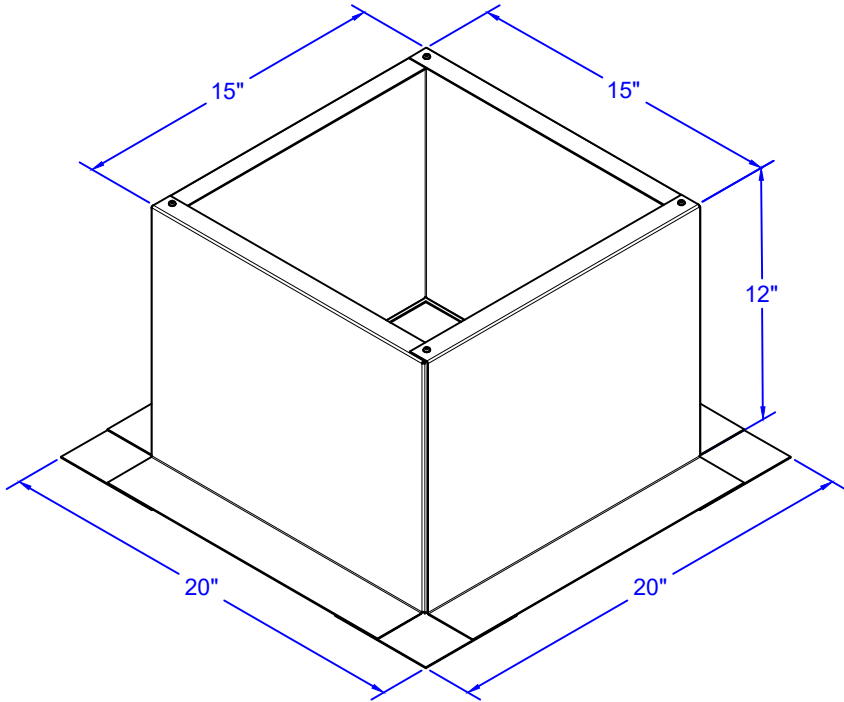

Active Ventilation Products, Inc.

Website: roofvents.com

Email: sales@roofvents.com

Specification Sheet

1/1/2023

Roof Curb Model: RC-12-H12 ID: 13" OD: 15"

- Aluminum Alloy 3003-H14
- Thickness = 0.040" ± 0.005
- Tolerance = ± .25 (1/4")