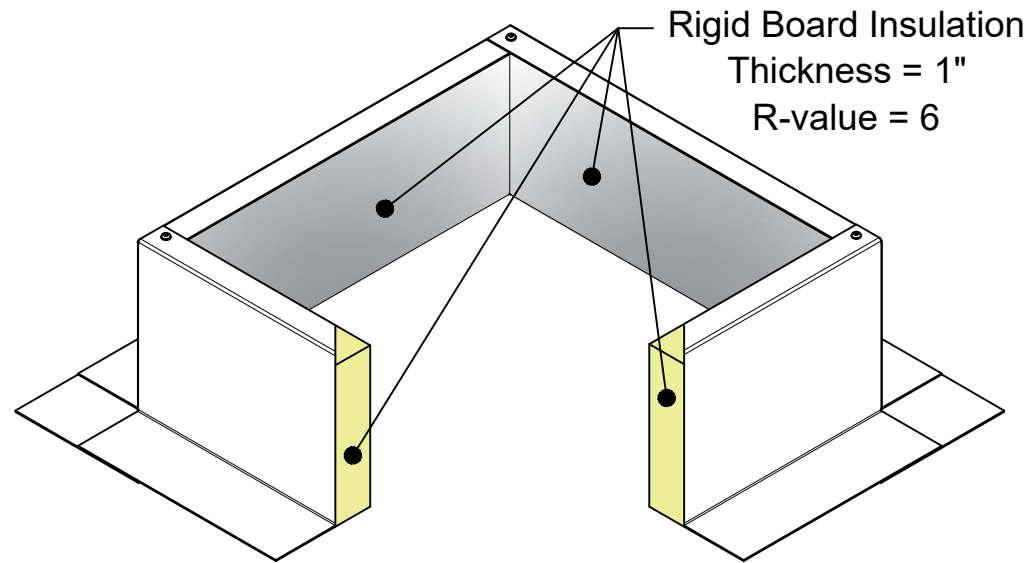

# Specification Sheet

1/1/2023

Insulated Roof Curb Model: RC-12-H6-Ins ID: 13" OD: 15"

- Aluminum Alloy 3003-H14
- Thickness = 0.040" ± 0.005
- Tolerance = ± .25 ( 1/4" )

\*Model is Not to Scale\*