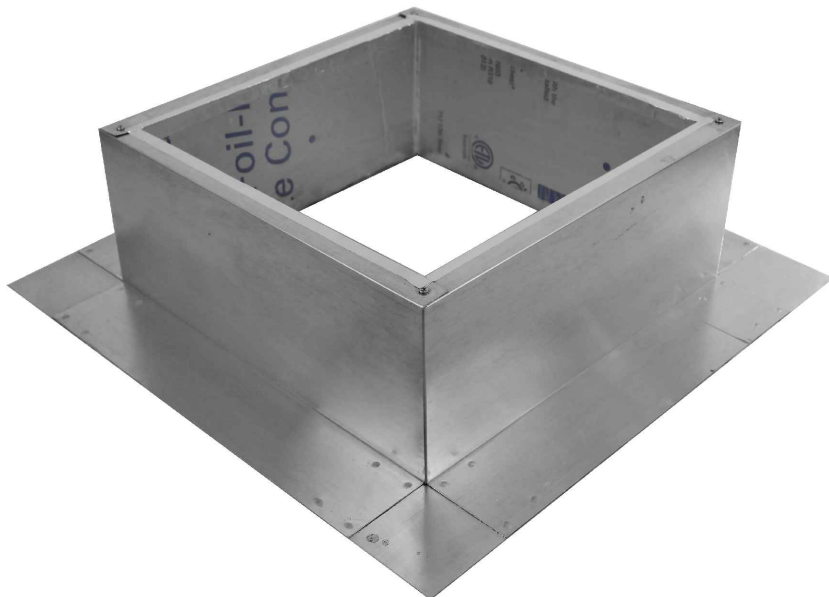

# Specification Sheet

1/1/2023

Insulated Roof Curb Model: RC-12-H6-Ins ID: 13" OD: 15"

- Aluminum Alloy 3003-H14
- Thickness = 0.040" ± 0.005
- Tolerance = ± .25 ( 1/4" )

\*Model is Not to Scale\*