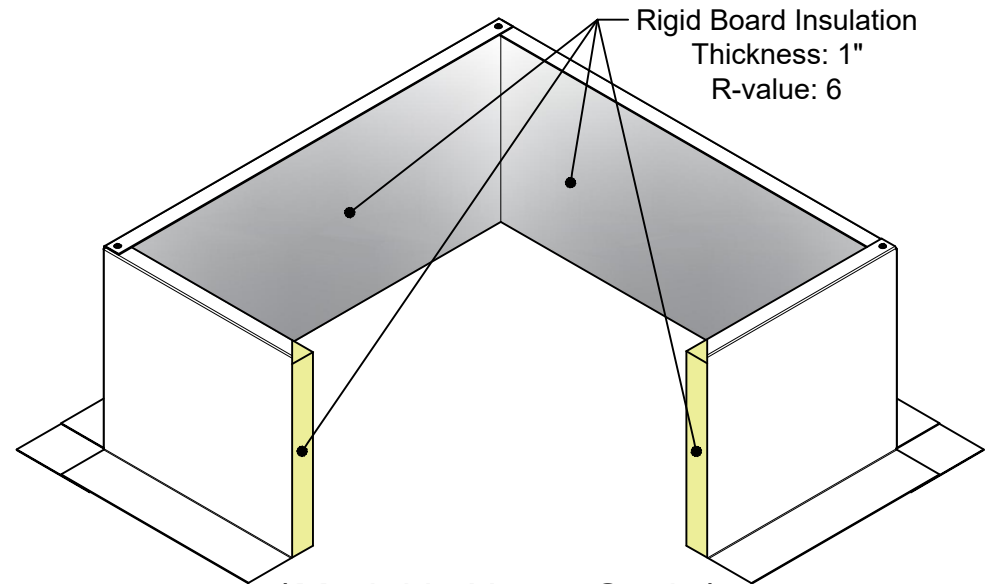

# Specification Sheet

1/1/2023

Insulated Roof Curb Model: RC-14-H12-Ins ID: 15" OD: 17"

- Aluminum Alloy 3003-H14
- Thickness = 0.040" ± 0.005
- Tolerance = ± .25 (1/4")

\*Model is Not to Scale\*