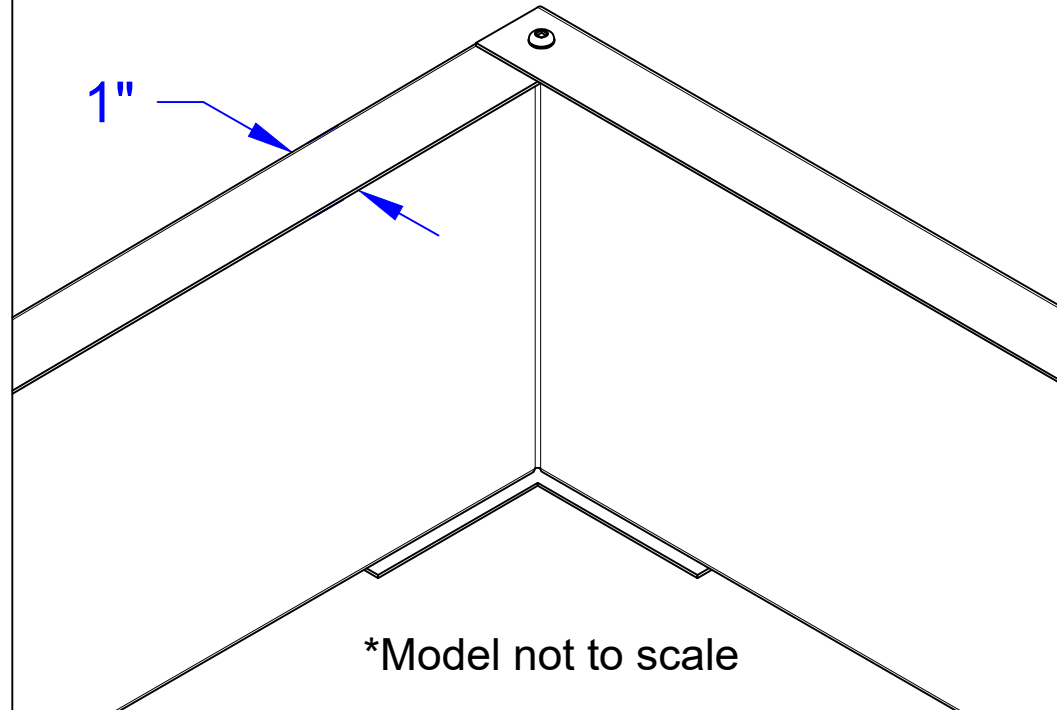

# Specification Sheet

9/6/2023

Insulated Roof Curb Model: RC-16-H8-Ins ID: 17" OD: 19"

- Aluminum Alloy 3003-H14
- Thickness = 0.040" ± 0.005
- Tolerance = ± .25 ( 1/4" )

\*Model not to scale