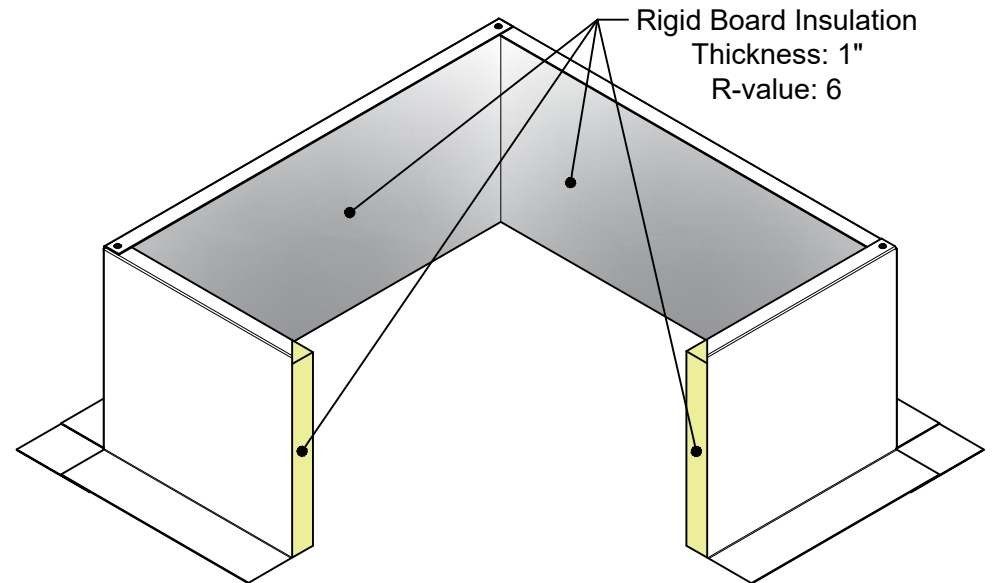

Active Ventilation Products, Inc.

Website: roofvents.com

Email: sales@roofvents.com

Specification Sheet

1/1/2023

Insulated Roof Curb Model: RC-18-H12-Ins ID: 19" OD: 21"

- Aluminum Alloy 3003-H14
- Thickness = 0.040" ± 0.005
- Tolerance = ± .25 (1/4")

Model is Not to Scale