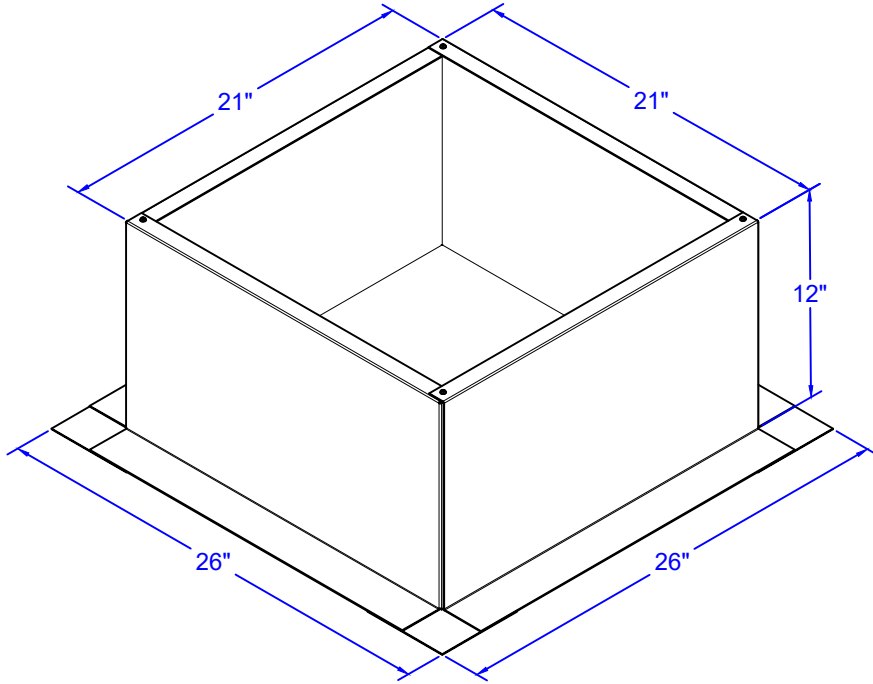

Active Ventilation Products, Inc.

Website: roofvents.com

Email: sales@roofvents.com

Specification Sheet

1/1/2023

Insulated Roof Curb Model: RC-18-H12-Ins ID: 19" OD: 21"

- Aluminum Alloy 3003-H14
- Thickness = 0.040" ± 0.005
- Tolerance = ± .25 (1/4")

Model is Not to Scale