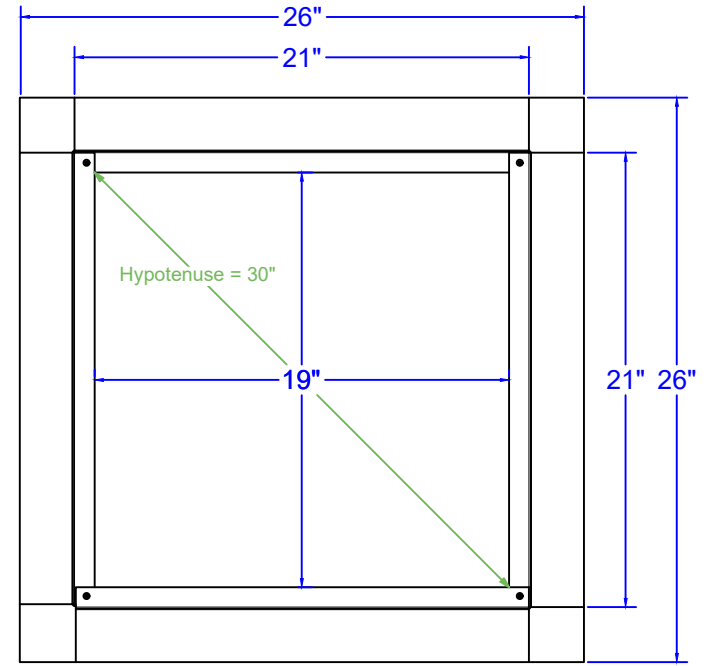

Active Ventilation Products, Inc.

Website: roofvents.com

Email: sales@roofvents.com

Specification Sheet

1/1/2023

Insulated Roof Curb Model: RC-18-H12-Ins ID: 19" OD: 21"

- Aluminum Alloy 3003-H14
- Thickness = 0.040" ± 0.005
- Tolerance = ± .25 (1/4")

Model is Not to Scale