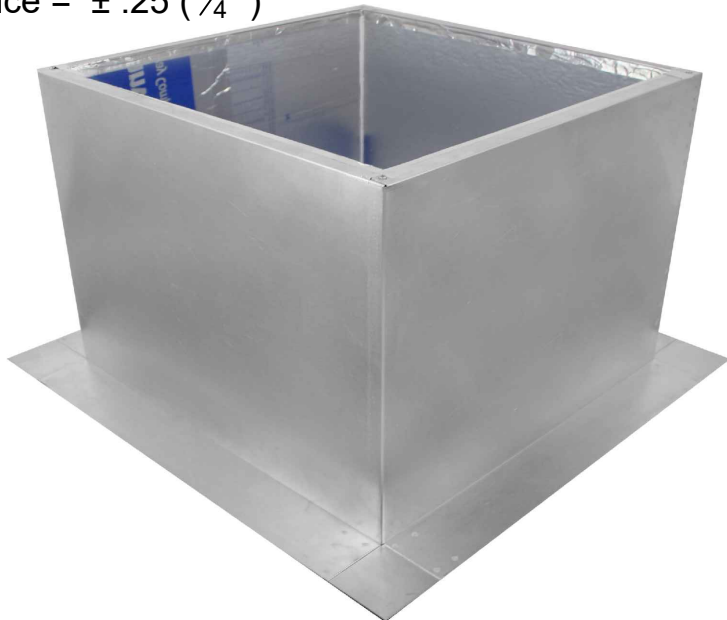

Active Ventilation Products, Inc.

Website: roofvents.com

Email: sales@roofvents.com

Specification Sheet

1/1/2023

Insulated Roof Curb Model: RC-18-H12-Ins ID: 19" OD: 21"

- Aluminum Alloy 3003-H14
- Thickness = 0.040" ± 0.005
- Tolerance = ± .25 (1/4")

Model is Not to Scale