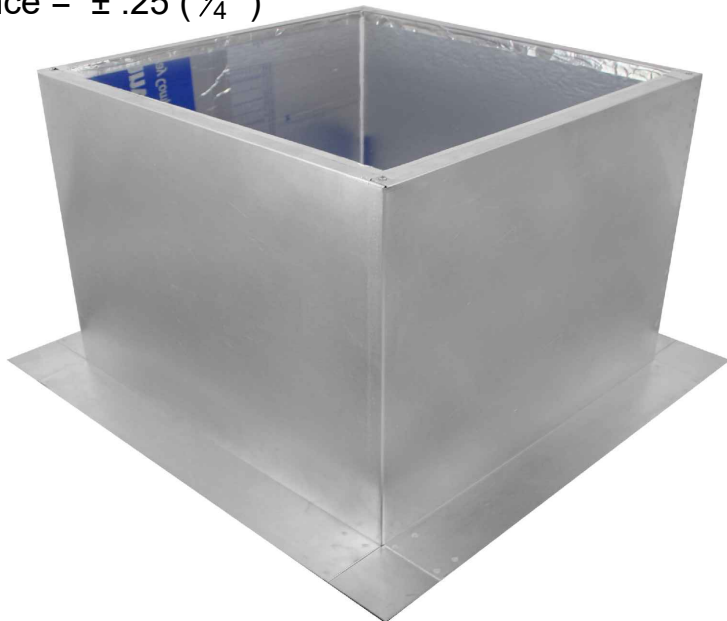

Active Ventilation Products, Inc.

Website: roofvents.com

Email: sales@roofvents.com

Specification Sheet

1/1/2023

Insulated Roof Curb Model: RC-18-H12-Ins ID: 19" OD: 21"

- Aluminum Alloy 3003-H14
- Thickness = 0.040" ± 0.005
- Tolerance = ± .25 (1/4")

Model is Not to Scale