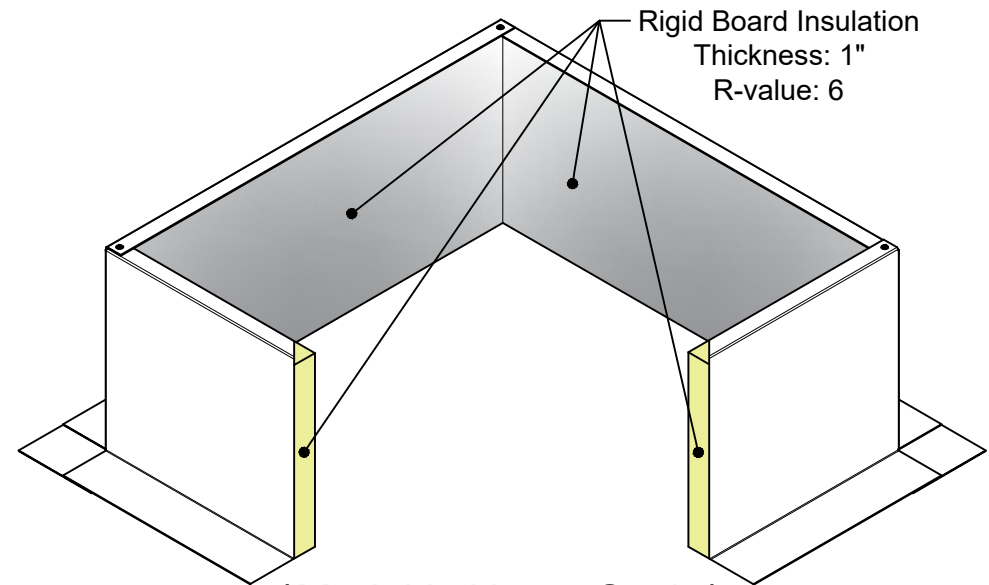

Active Ventilation Products, Inc.

Website: roofvents.com

Email: sales@roofvents.com

Specification Sheet

1/1/2023

Insulated Roof Curb Model: RC-18-H12-Ins ID: 19" OD: 21"

- Aluminum Alloy 3003-H14
- Thickness = 0.040" ± 0.005
- Tolerance = ± .25 (1/4")

Model is Not to Scale