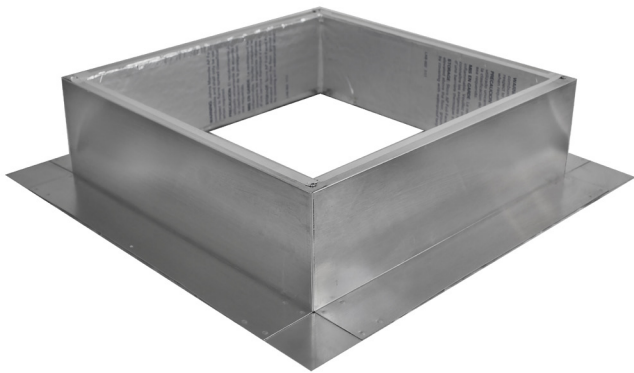

Insulated Roof Curb

Model Number: RC-20-H6-Ins

Inside Opening: 21" | Outside Length & Width: 23" | Height: 6"

- A metal roof curb for roof vents or attic fans
- Insulation adds a protective layer from outside weather
- Preassembled to reduce installation time
- Typically used on EPDM, PVC and TPO roofs
- Constructed of heavy gauge aluminum
- Lighter and more versatile than wooden roof curbs
- Allows for easy access to the attic or plenum below
- 6" tall, 23" wide, 23" long, and 21" inside opening in base
- 5 year warranty

Side

Top View

Bottom View