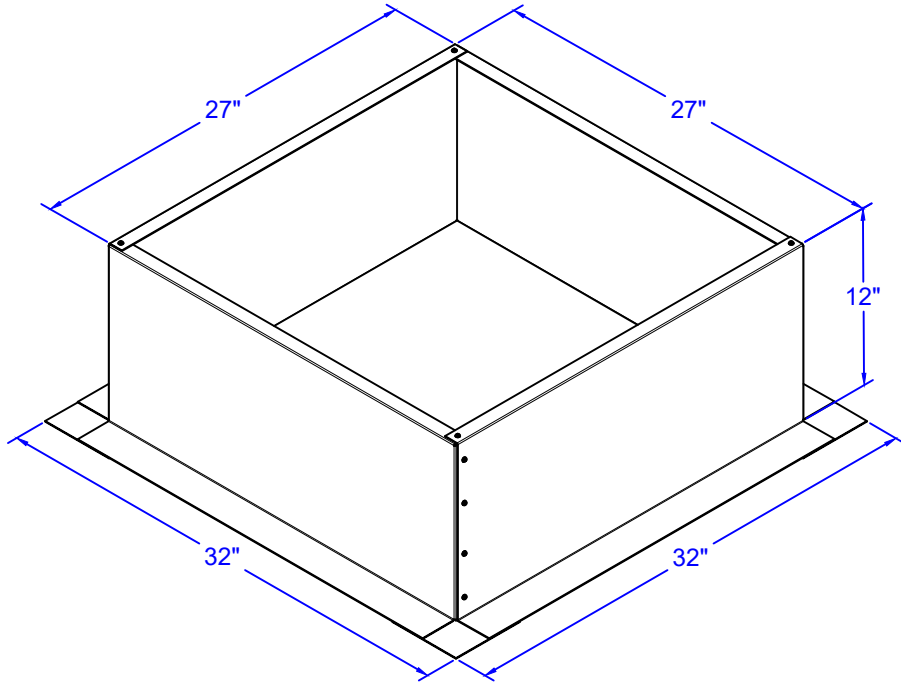

Active Ventilation Products, Inc.

Website: roofvents.com

Email: sales@roofvents.com

Specification Sheet

1/1/2023

Insulated Roof Curb Model: RC-24-H12-Ins ID: 25" OD: 27"

- Aluminum Alloy 3003-H14
- Thickness = 0.040" ± 0.005
- Tolerance = ± .25 (1/4")

Model is Not to Scale