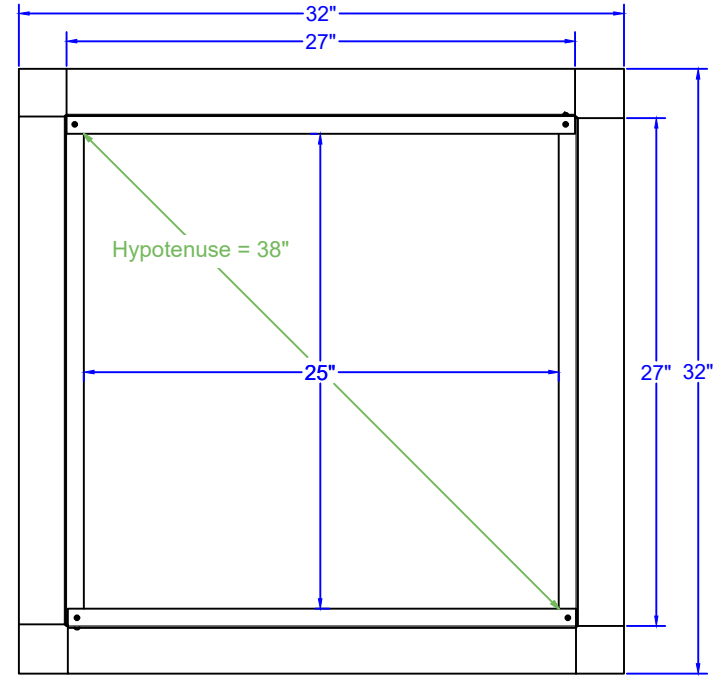

Active Ventilation Products, Inc.

Website: roofvents.com

Email: sales@roofvents.com

Specification Sheet

1/1/2023

Insulated Roof Curb Model: RC-24-H12-Ins ID: 25" OD: 27"

- Aluminum Alloy 3003-H14
- Thickness = 0.040" ± 0.005
- Tolerance = ± .25 (1/4")

Model is Not to Scale