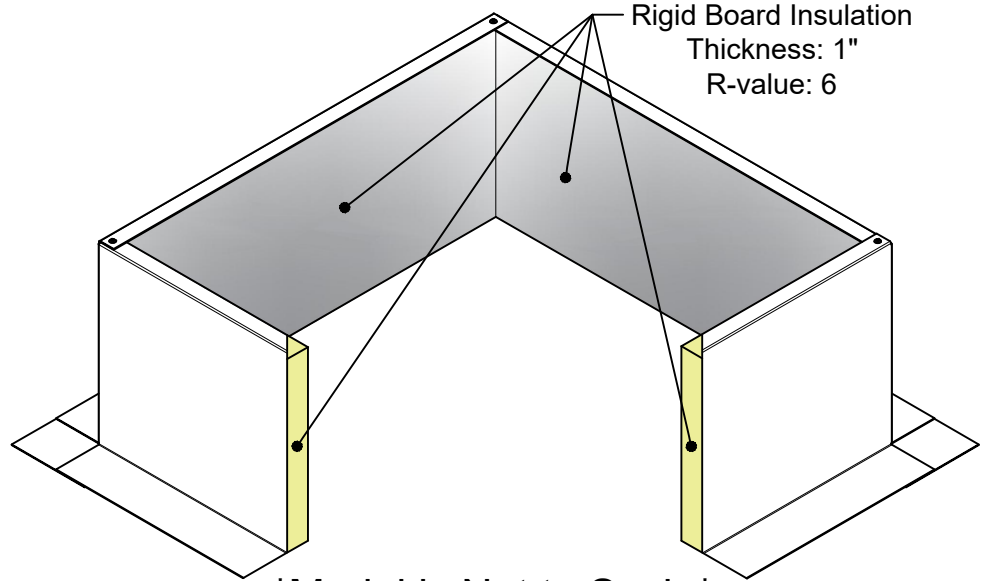

Active Ventilation Products, Inc.

Website: roofvents.com

Email: sales@roofvents.com

Specification Sheet

1/1/2023

Insulated Roof Curb Model: RC-24-H12-Ins ID: 25" OD: 27"

- Aluminum Alloy 3003-H14
- Thickness = 0.040" ± 0.005
- Tolerance = ± .25 (1/4")

Model is Not to Scale