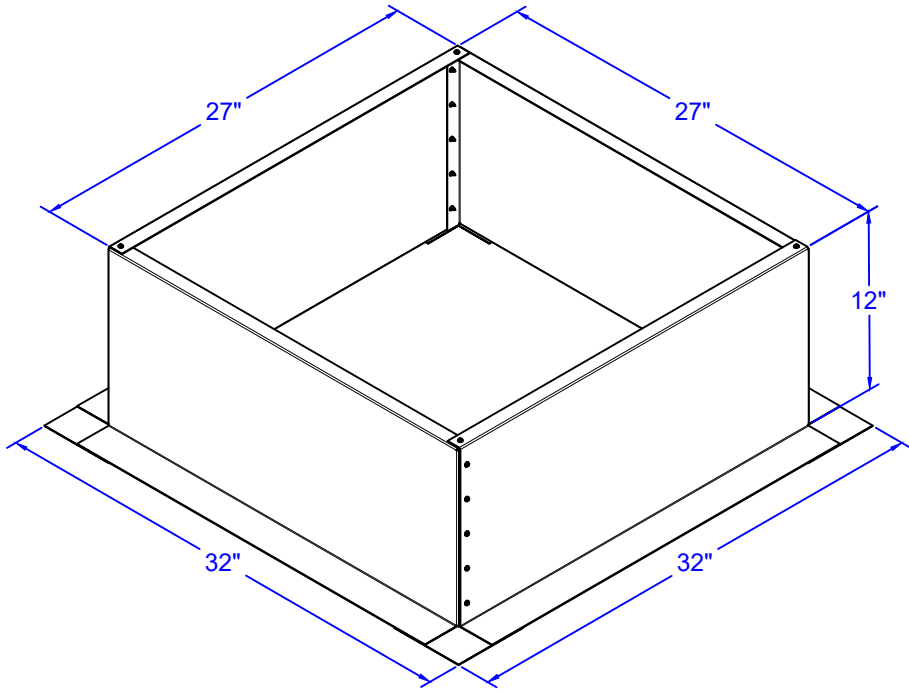

Active Ventilation Products, Inc.

Website: roofvents.com

Email: sales@roofvents.com

Specification Sheet

1/1/2023

Roof Curb Model: RC-24-H12 ID: 25" OD: 27"

- Aluminum Alloy 3003-H14
- Thickness = 0.040" ± 0.005
- Tolerance = ± .25 (1/4")