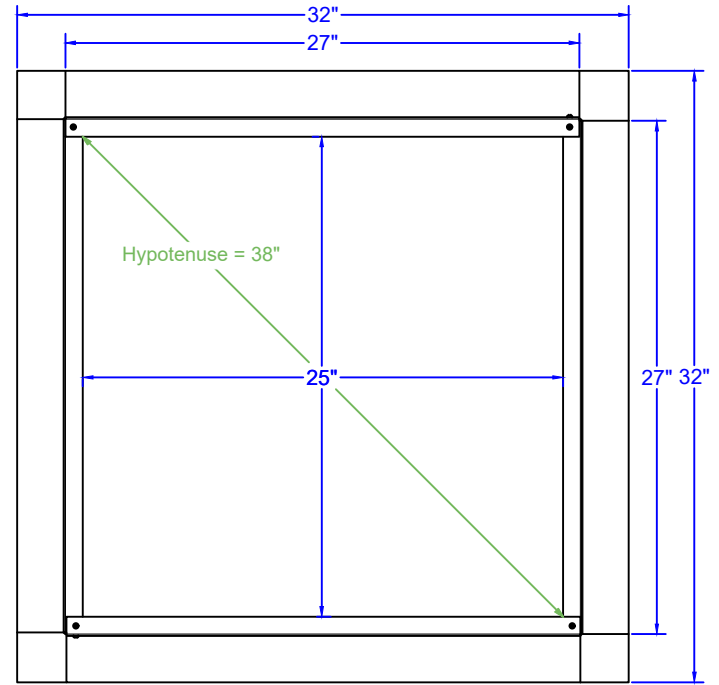

Active Ventilation Products, Inc.

Website: roofvents.com

Email: sales@roofvents.com

Specification Sheet

1/1/2023

Roof Curb Model: RC-24-H12 ID: 25" OD: 27"

- Aluminum Alloy 3003-H14
- Thickness = 0.040" ± 0.005
- Tolerance = ± .25 (1/4")