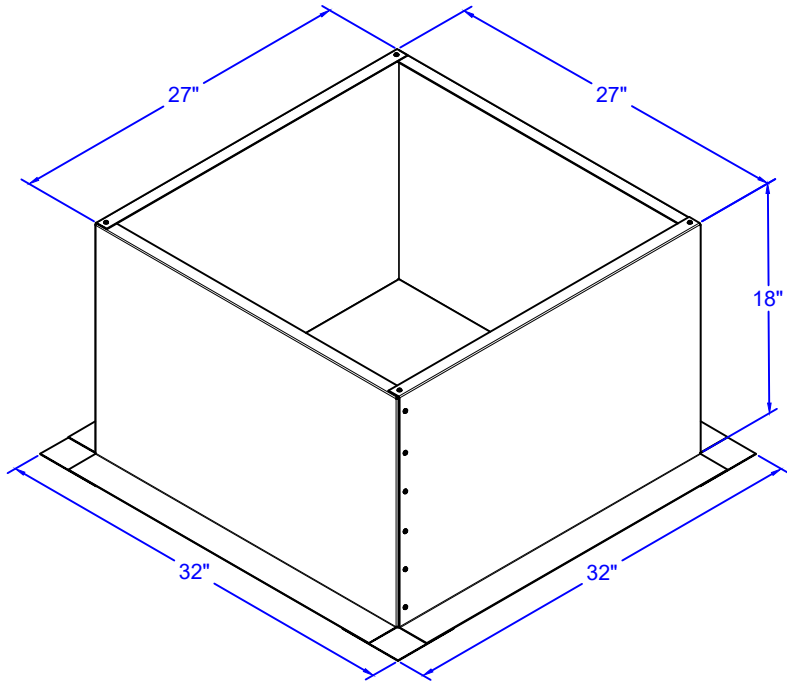

Active Ventilation Products, Inc.

Website: roofvents.com

Email: sales@roofvents.com

Specification Sheet

1/1/2023

Insulated Roof Curb Model: RC-24-H18 ID: 25" OD: 27"

- Aluminum Alloy 3003-H14
- Thickness = 0.040" ± 0.005
- Tolerance = ± .25 (1/4")

Model is Not to Scale