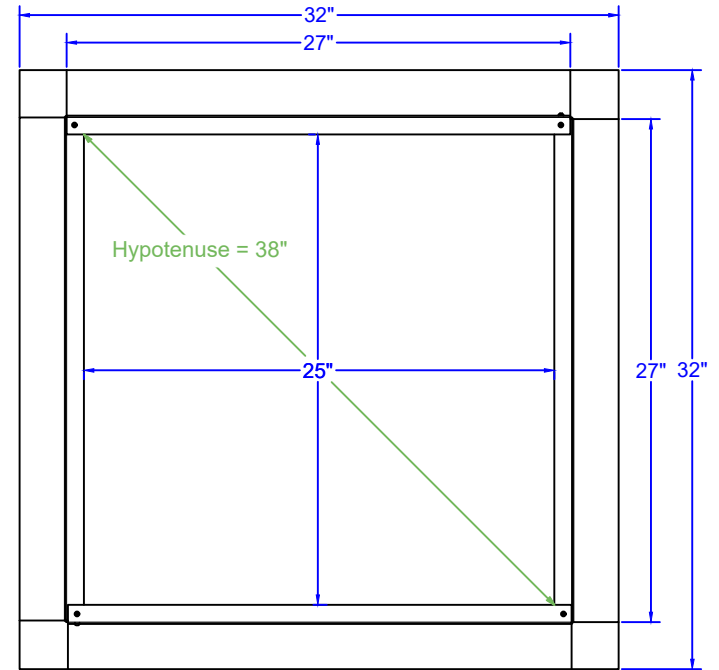

Active Ventilation Products, Inc.

Website: roofvents.com

Email: sales@roofvents.com

Specification Sheet

1/1/2023

Insulated Roof Curb Model: RC-24-H18 ID: 25" OD: 27"

- Aluminum Alloy 3003-H14
- Thickness = 0.040" ± 0.005
- Tolerance = ± .25 (1/4")

Model is Not to Scale