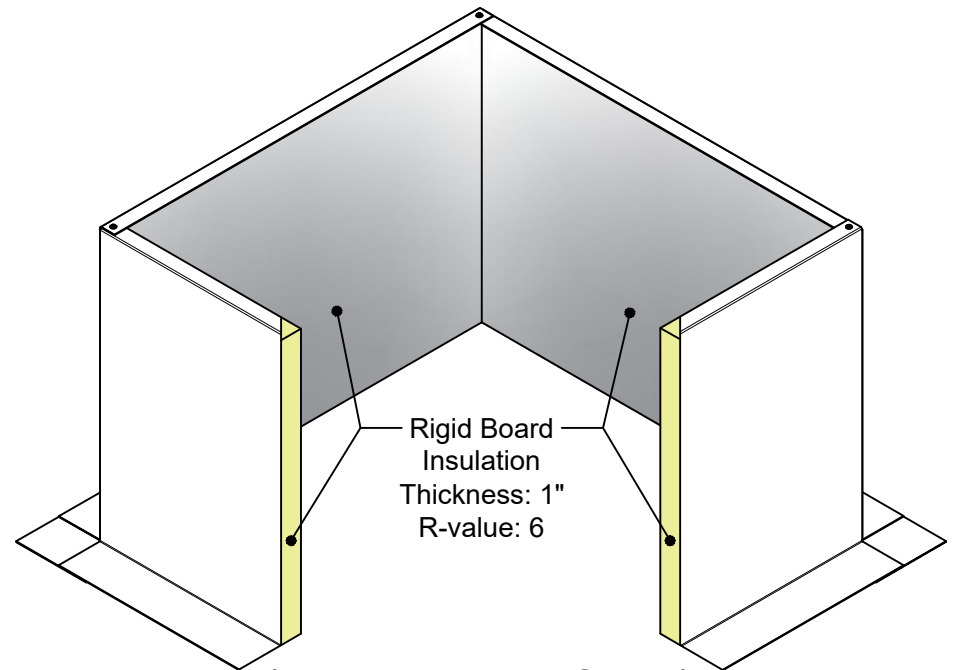

Active Ventilation Products, Inc.

Website: roofvents.com

Email: sales@roofvents.com

Specification Sheet

1/1/2023

Insulated Roof Curb Model: RC-24-H18 ID: 25" OD: 27"

- Aluminum Alloy 3003-H14
- Thickness = 0.040" ± 0.005
- Tolerance = ± .25 (1/4")

Model is Not to Scale