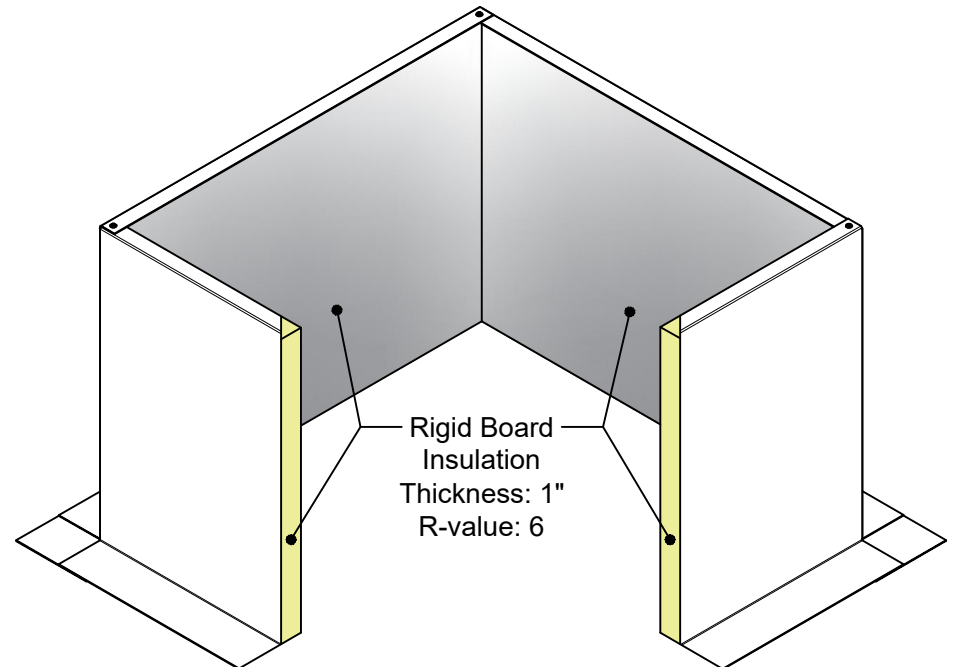

Active Ventilation Products, Inc.

Website: roofvents.com

Email: sales@roofvents.com

Specification Sheet

1/1/2023

Insulated Roof Curb Model: RC-24-H18 ID: 25" OD: 27"

- Aluminum Alloy 3003-H14
- Thickness = 0.040" ± 0.005
- Tolerance = ± .25 (1/4")

Model is Not to Scale