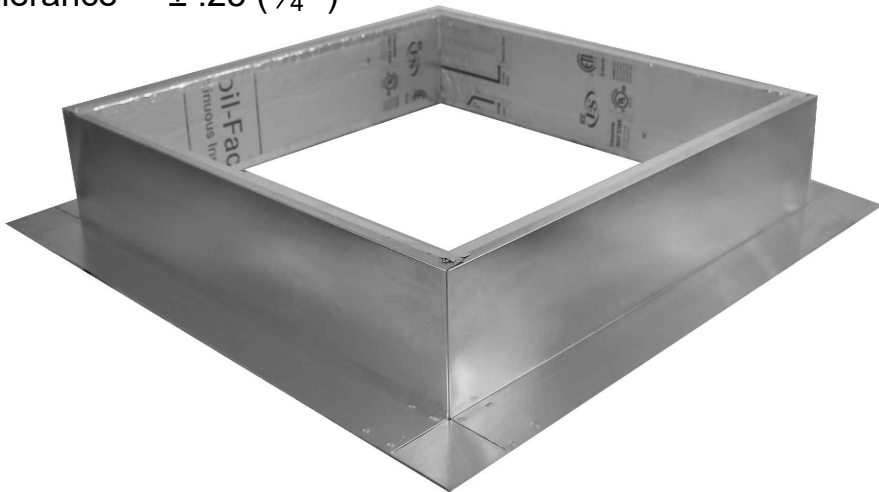

# Specification Sheet

1/1/2023

Insulated Roof Curb Model: RC-24-H6-Ins ID: 25" OD: 27"

- Aluminum Alloy 3003-H14
- Thickness = 0.040"  $\pm$  0.005
- Tolerance =  $\pm$  .25 (1/4")

\*Model is Not to Scale\*