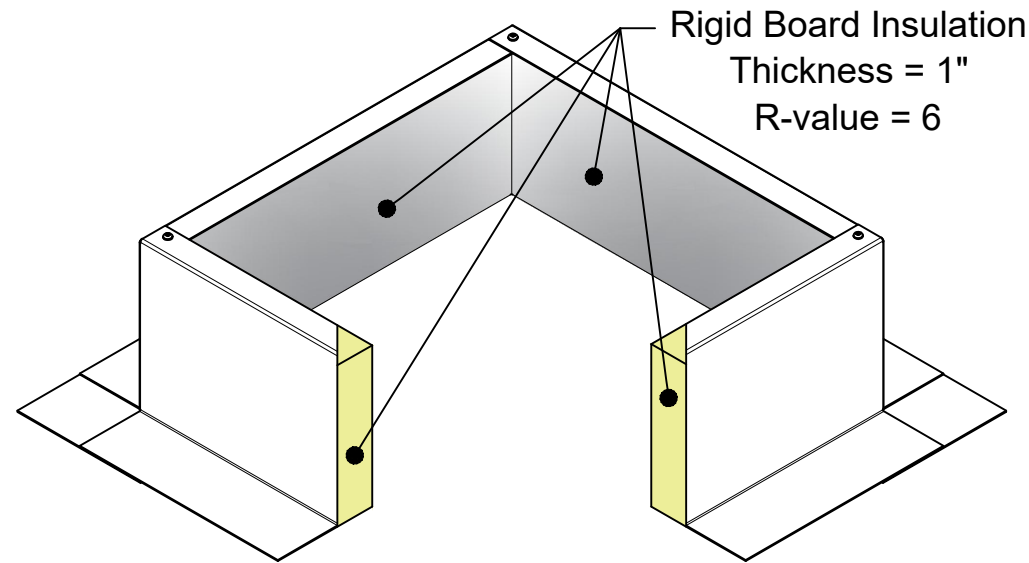

# Specification Sheet

1/1/2023

Insulated Roof Curb Model: RC-24-H6-Ins ID: 25" OD: 27"

- Aluminum Alloy 3003-H14
- Thickness = 0.040"  $\pm$  0.005
- Tolerance =  $\pm$  .25 (1/4")

\*Model is Not to Scale\*