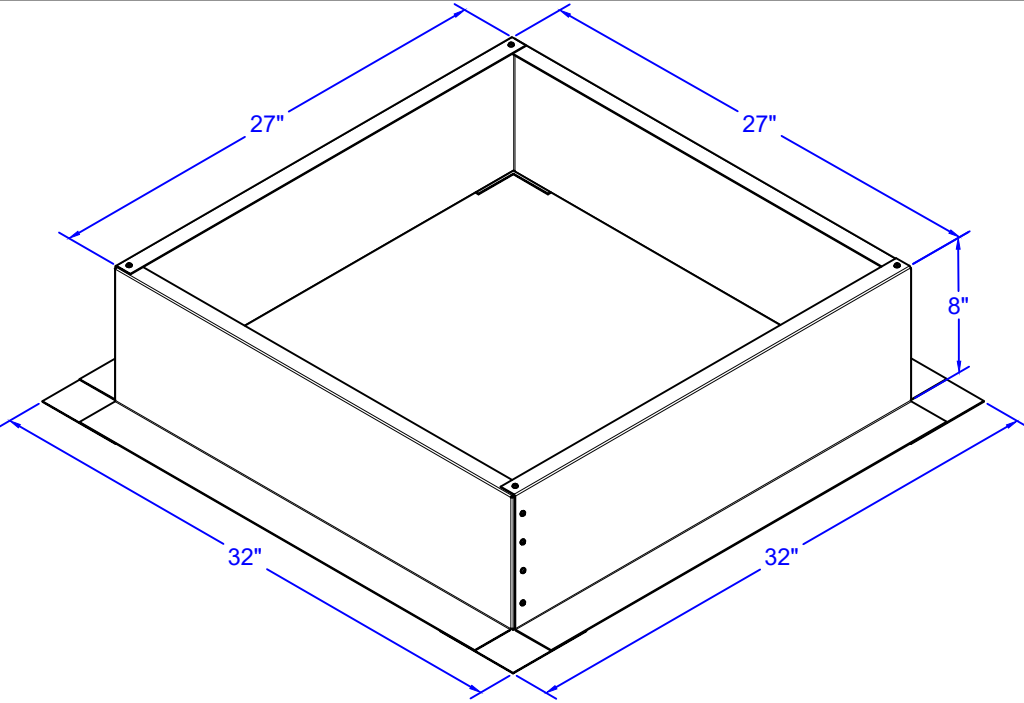

# Specification Sheet

9/6/2023

Insulated Roof Curb Model: RC-24-H8-Ins ID: 25" OD: 27"

- Aluminum Alloy 3003-H14
- Thickness = 0.040" ± 0.005
- Tolerance = ± .25 (1/4")