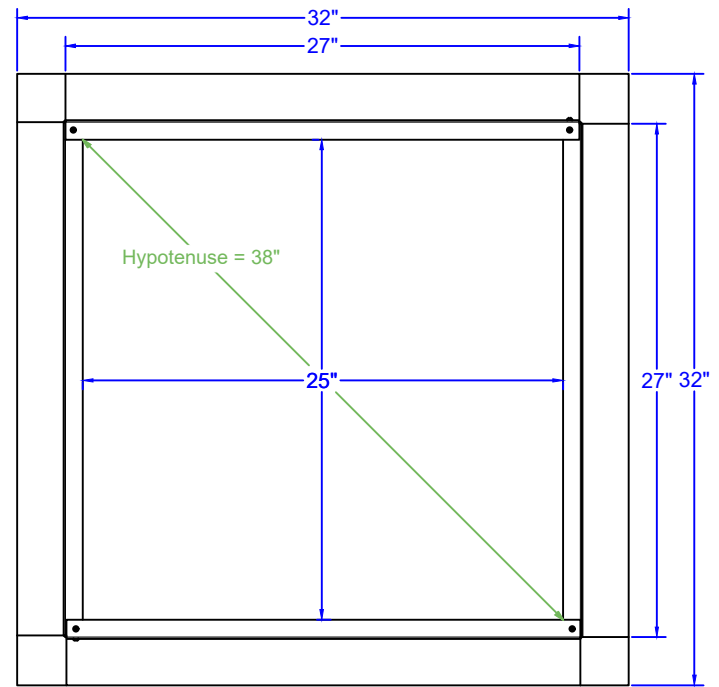

# Specification Sheet

9/6/2023

Insulated Roof Curb Model: RC-24-H8-Ins ID: 25" OD: 27"

- Aluminum Alloy 3003-H14
- Thickness = 0.040" ± 0.005
- Tolerance = ± .25 (1/4")