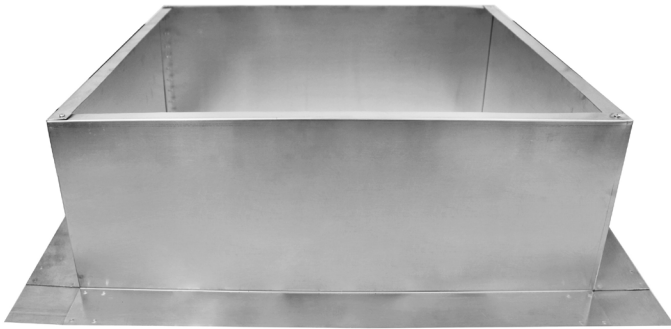

## Roof Curb

**Model Number: RC-30-H8**

*Inside Opening: 31" | Outside Length & Width: 33" | Height: 8"*

- A metal roof curb for roof vents or attic fans
- Preassembled to reduce installation time
- For EPDM, PVC and TPO roofs
- Aluminum Alloy 3003-H14, thickness 0.040" ( $\pm 0.005$ " )
- Lighter and more versatile than wooden roof curbs
- Allows for easy access to the attic or plenum below
- 8" tall, 33" x 33" wide and 31" opening in the base
- 5 year warranty