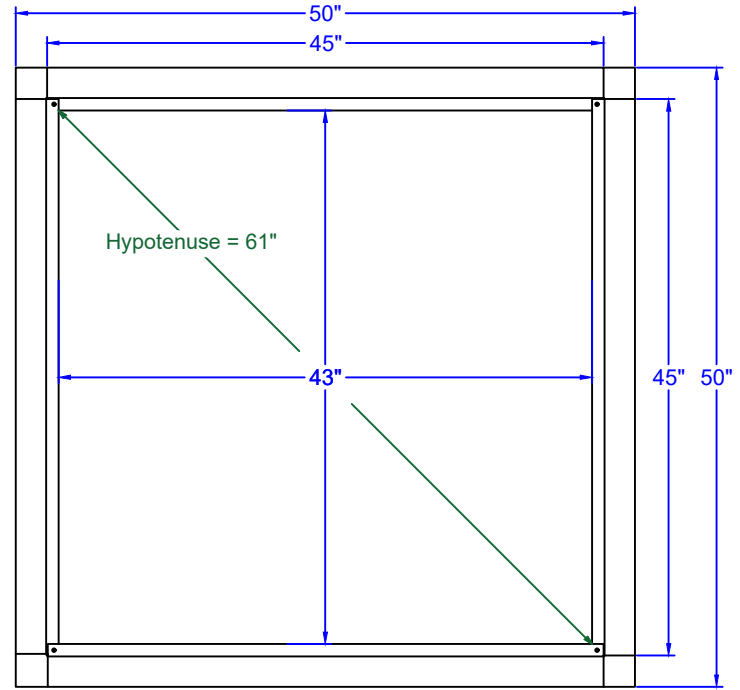

Active Ventilation Products, Inc.

Website: roofvents.com

Email: sales@roofvents.com

Specification Sheet

1/1/2023

Insulated Roof Curb Model: RC-42-H12-Ins ID: 43" OD: 45"

- Aluminum Alloy 3003-H14
- Thickness = 0.040" ± 0.005
- Tolerance = ± .25 (1/4")

Model is Not to Scale