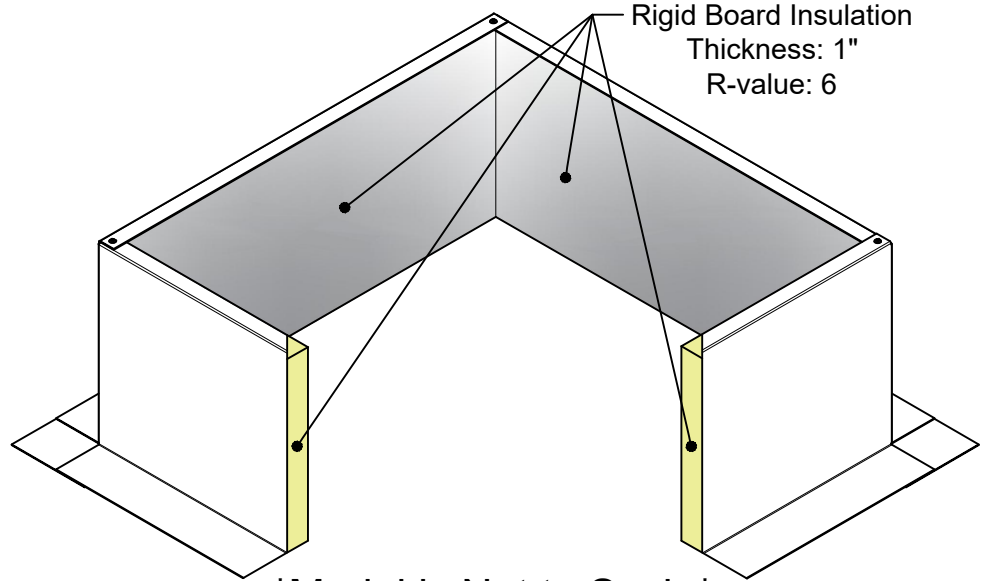

Active Ventilation Products, Inc.

Website: roofvents.com

Email: sales@roofvents.com

Specification Sheet

1/1/2023

Insulated Roof Curb Model: RC-42-H12-Ins ID: 43" OD: 45"

- Aluminum Alloy 3003-H14
- Thickness = 0.040" ± 0.005
- Tolerance = ± .25 (1/4")

Model is Not to Scale