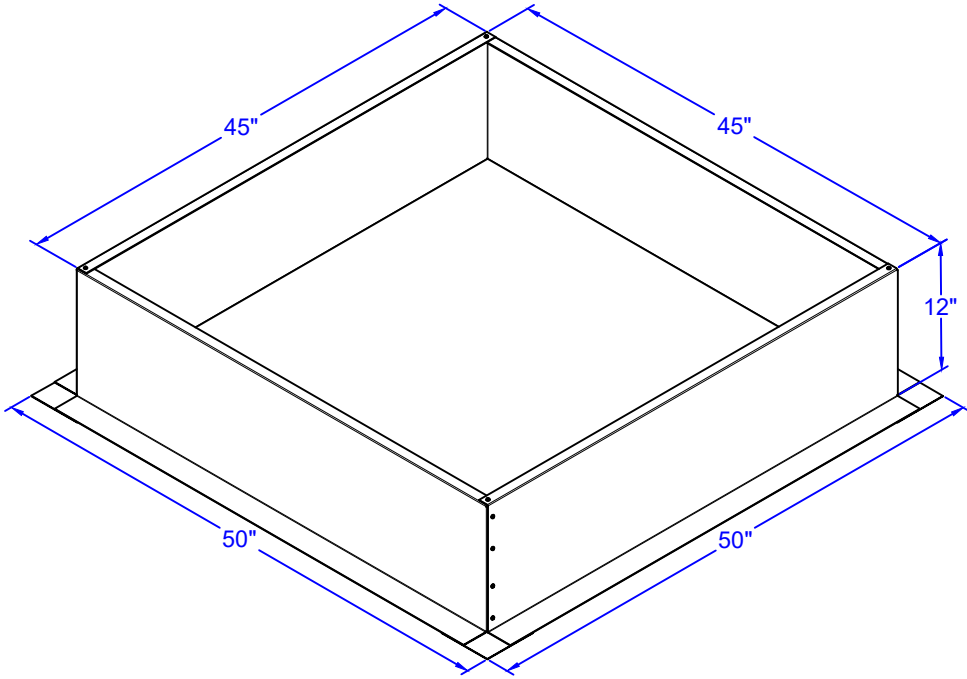

Active Ventilation Products, Inc.

Website: roofvents.com

Email: sales@roofvents.com

Specification Sheet

1/1/2023

Insulated Roof Curb Model: RC-42-H12-Ins ID: 43" OD: 45"

- Aluminum Alloy 3003-H14
- Thickness = 0.040" ± 0.005
- Tolerance = ± .25 (1/4")

Model is Not to Scale