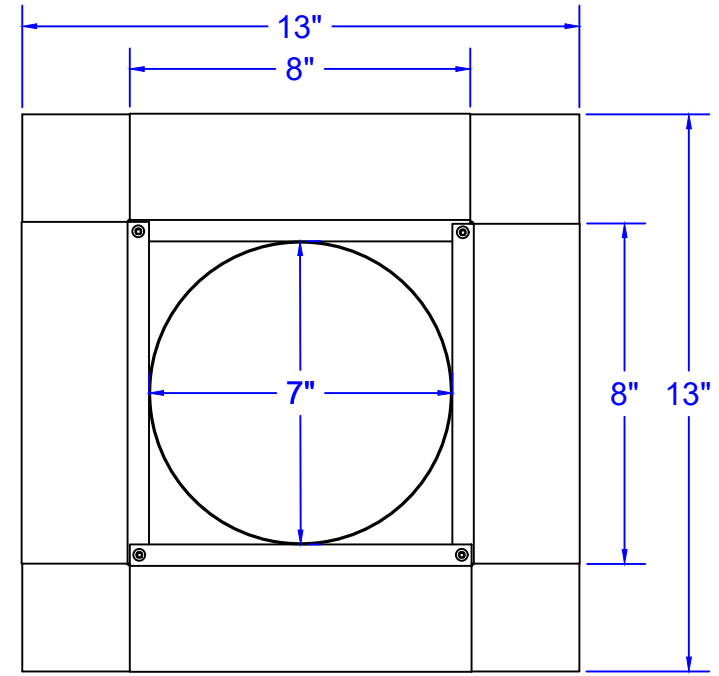

Active Ventilation Products, Inc.

Website: roofvents.com

Email: sales@roofvents.com

Specification Sheet

1/1/2023

Insulated Roof Curb Model: RC-5-H12-Ins ID: 7" OD: 8"

- Aluminum Alloy 3003-H14
- Thickness = 0.025" ± 0.005
- Tolerance = ± .25 (1/4")

Model is Not to Scale