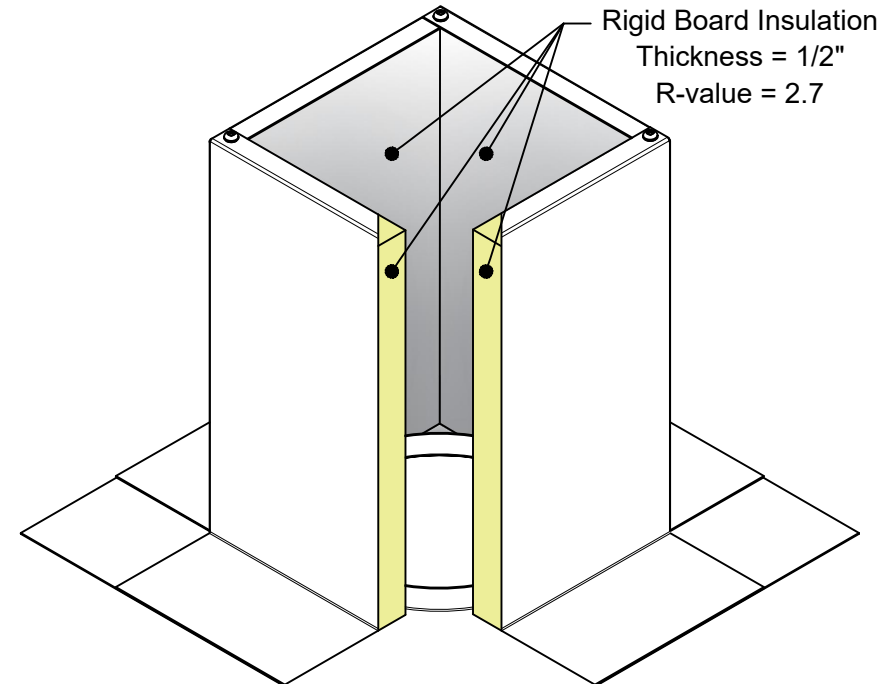

Active Ventilation Products, Inc.

Website: roofvents.com

Email: sales@roofvents.com

Specification Sheet

1/1/2023

Insulated Roof Curb Model: RC-5-H12-Ins ID: 7" OD: 8"

- Aluminum Alloy 3003-H14
- Thickness = 0.025" ± 0.005
- Tolerance = ± .25 (1/4")

Model is Not to Scale