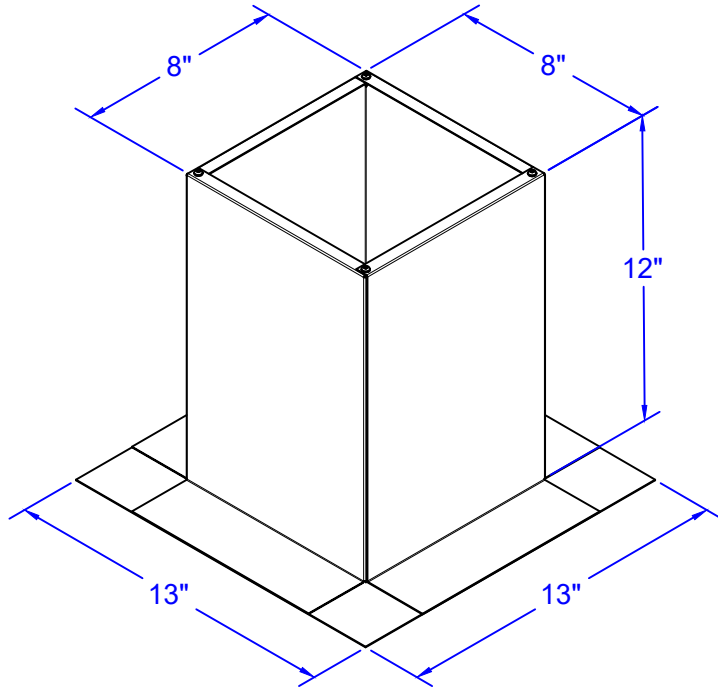

Active Ventilation Products, Inc.

Website: roofvents.com

Email: sales@roofvents.com

Specification Sheet

1/1/2023

Insulated Roof Curb Model: RC-5-H12-Ins ID: 7" OD: 8"

- Aluminum Alloy 3003-H14
- Thickness = 0.025" ± 0.005
- Tolerance = ± .25 (1/4")

Model is Not to Scale