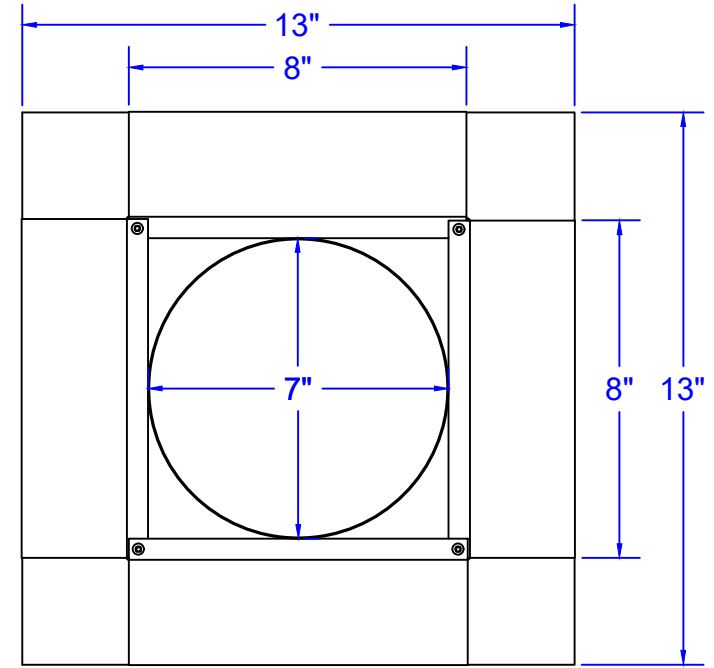

Active Ventilation Products, Inc.

Website: roofvents.com

Email: sales@roofvents.com

Specification Sheet

9/6/2023

Insulated Roof Curb Model: RC-5-H8-Ins ID: 7" OD: 8"

- Aluminum Alloy 3003-H14
- Thickness = 0.025" ± 0.005
- Tolerance = ± .25 (1/4")