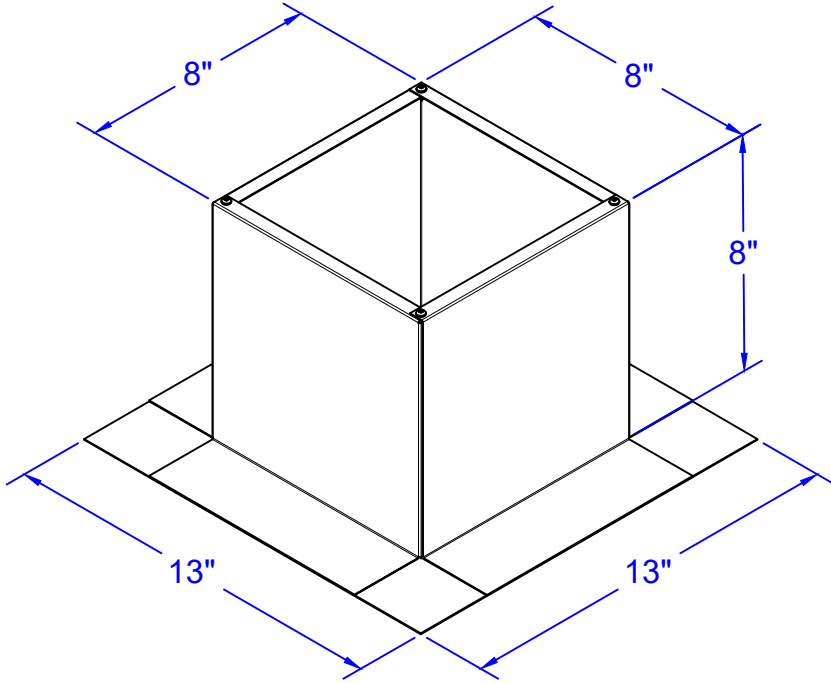

Active Ventilation Products, Inc.

Website: roofvents.com

Email: sales@roofvents.com

Specification Sheet

9/6/2023

Insulated Roof Curb Model: RC-5-H8-Ins ID: 7" OD: 8"

- Aluminum Alloy 3003-H14
- Thickness = 0.025" ± 0.005
- Tolerance = ± .25 (1/4")