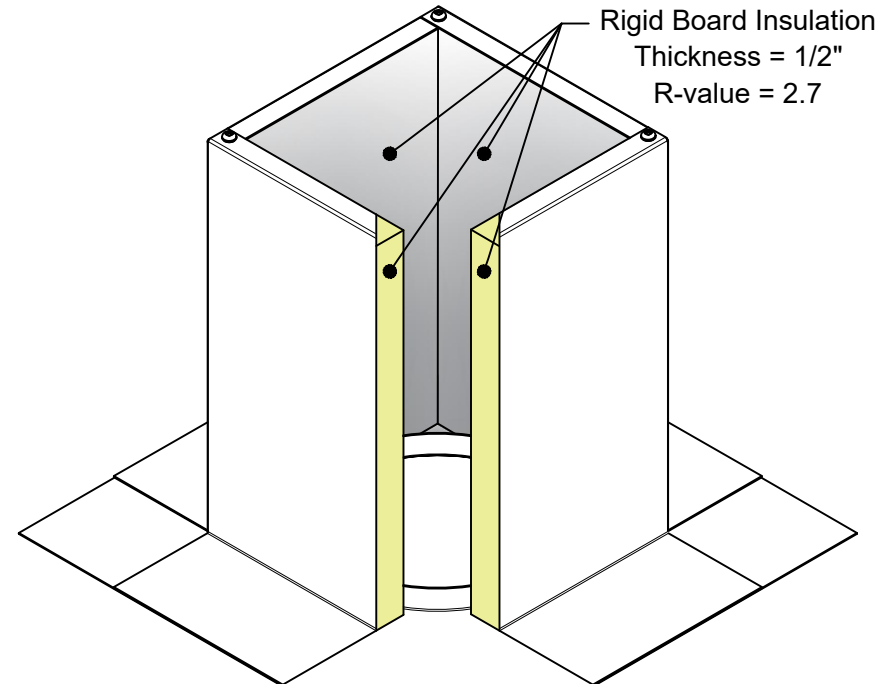

# Specification Sheet

1/1/2023

Insulated Roof Curb Model: RC-6-H12 ID: 8" OD: 9"

- Aluminum Alloy 3003-H14
- Thickness = 0.025" ± 0.005
- Tolerance = ± .25 ( 1/4" )

\*Model is Not to Scale\*