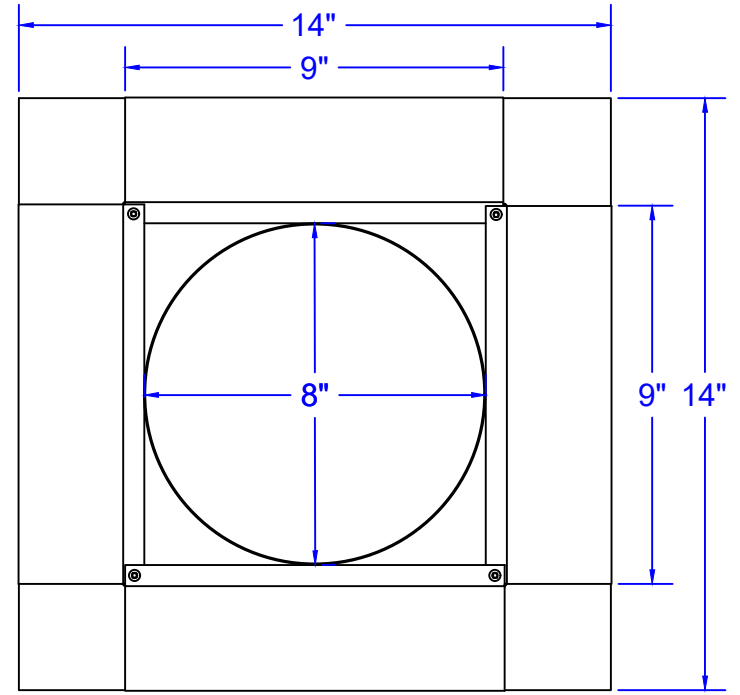

# Specification Sheet

1/1/2023

Insulated Roof Curb Model: RC-6-H12 ID: 8" OD: 9"

- Aluminum Alloy 3003-H14
- Thickness = 0.025" ± 0.005
- Tolerance = ± .25 ( 1/4" )

\*Model is Not to Scale\*