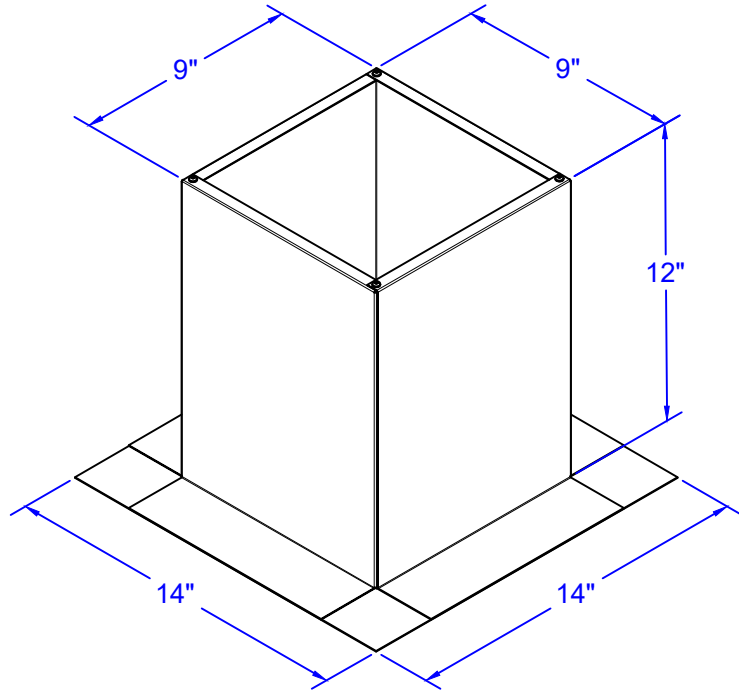

# Specification Sheet

1/1/2023

Insulated Roof Curb Model: RC-6-H12 ID: 8" OD: 9"

- Aluminum Alloy 3003-H14
- Thickness = 0.025" ± 0.005
- Tolerance = ± .25 ( 1/4" )

\*Model is Not to Scale\*