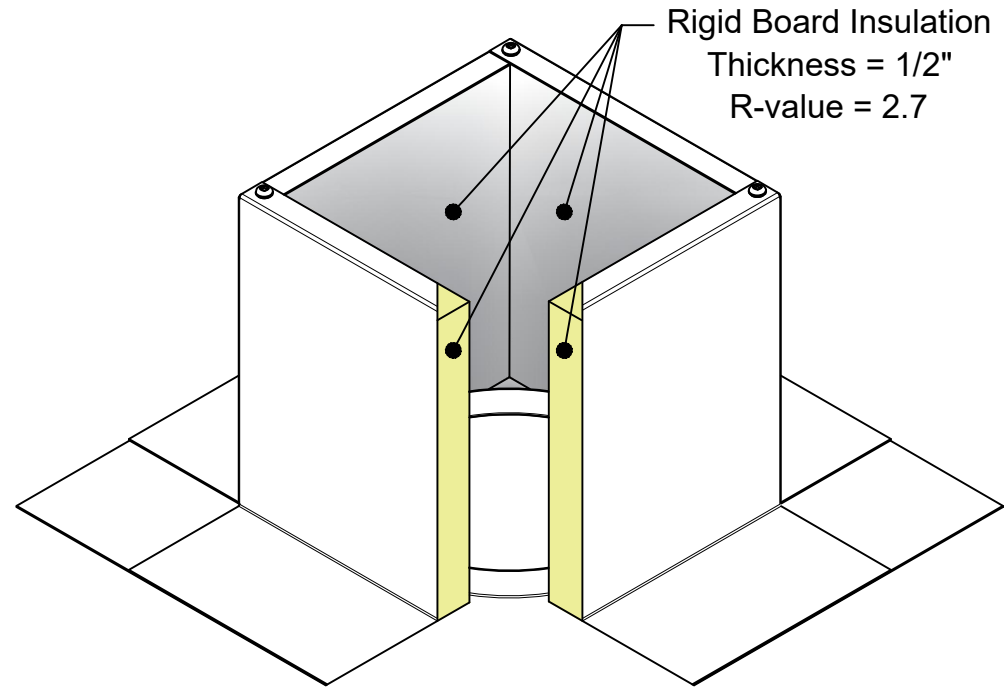

# Specification Sheet

1/1/2023

Insulated Roof Curb Model: RC-6-H6-Ins ID: 8" OD: 9"

- Aluminum Alloy 3003-H14
- Thickness = 0.025" ± 0.005
- Tolerance = ± .25 ( 1/4" )

\*Model is Not to Scale\*