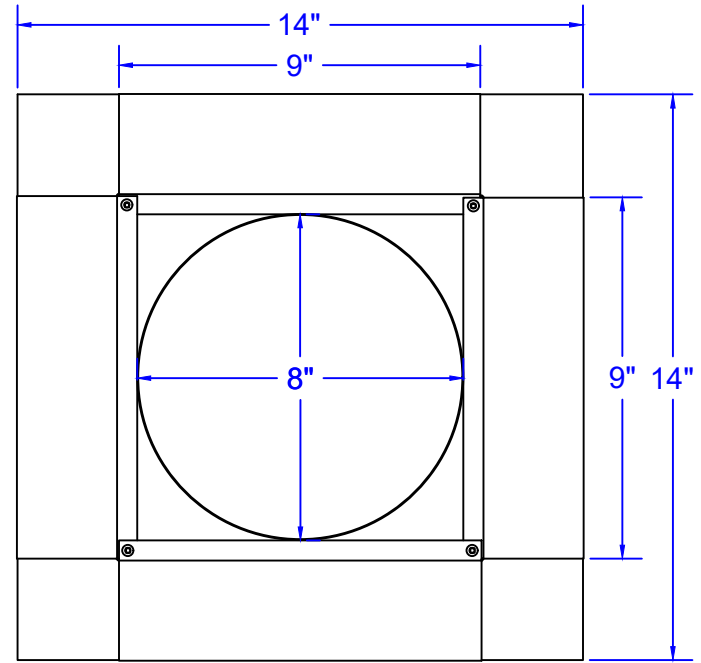

# Specification Sheet

9/6/2023

Insulated Roof Curb Model: RC-6-H8-Ins ID: 8" OD: 9"

- Aluminum Alloy 3003-H14
- Thickness = 0.025" ± 0.005
- Tolerance = ± .25 (1/4")