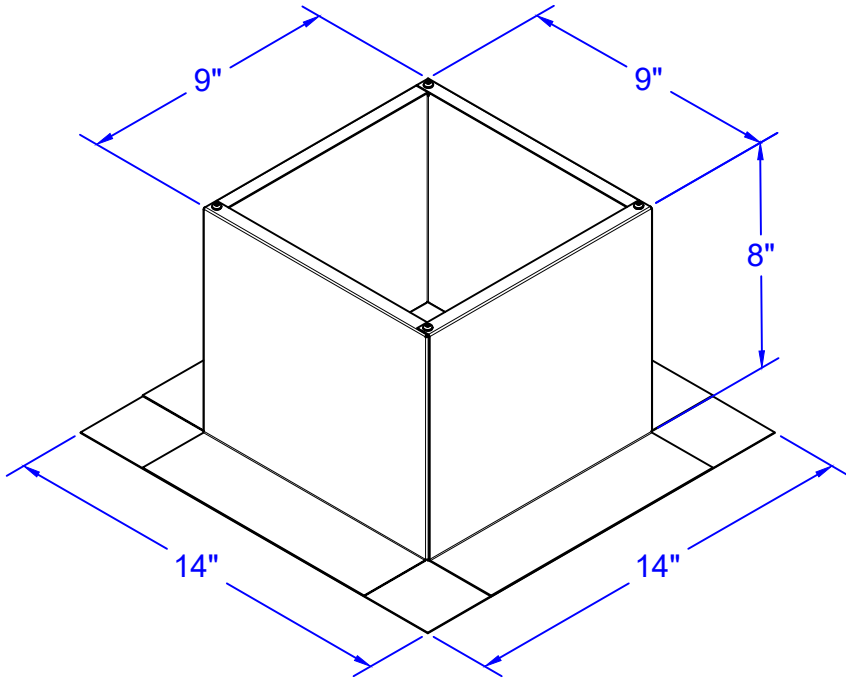

# Specification Sheet

9/6/2023

Insulated Roof Curb Model: RC-6-H8-Ins ID: 8" OD: 9"

- Aluminum Alloy 3003-H14
- Thickness = 0.025" ± 0.005
- Tolerance = ± .25 (1/4")