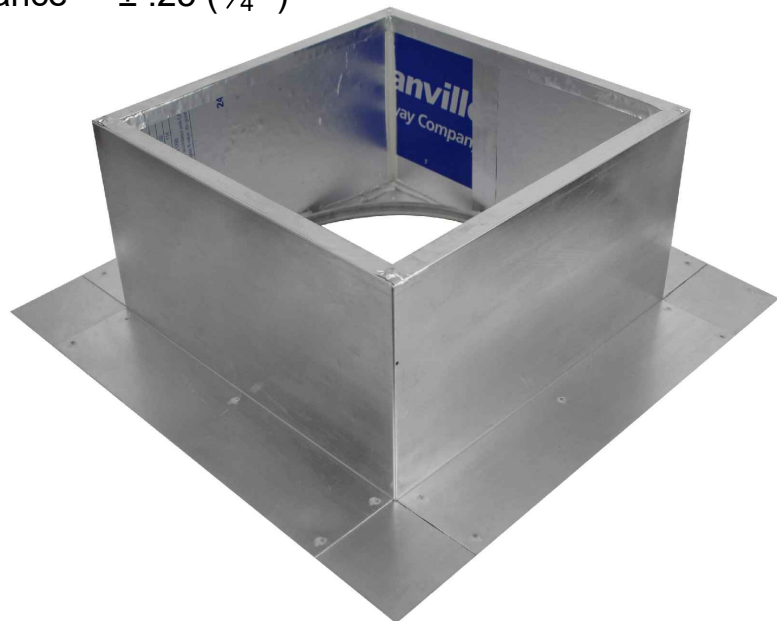

# Specification Sheet

1/1/2023

Insulated Roof Curb Model: RC-8-H6-Ins ID: 10" OD: 11"

- Aluminum Alloy 3003-H14
- Thickness = 0.025" ± 0.005
- Tolerance = ± .25 (1/4")

\*Model is Not to Scale\*