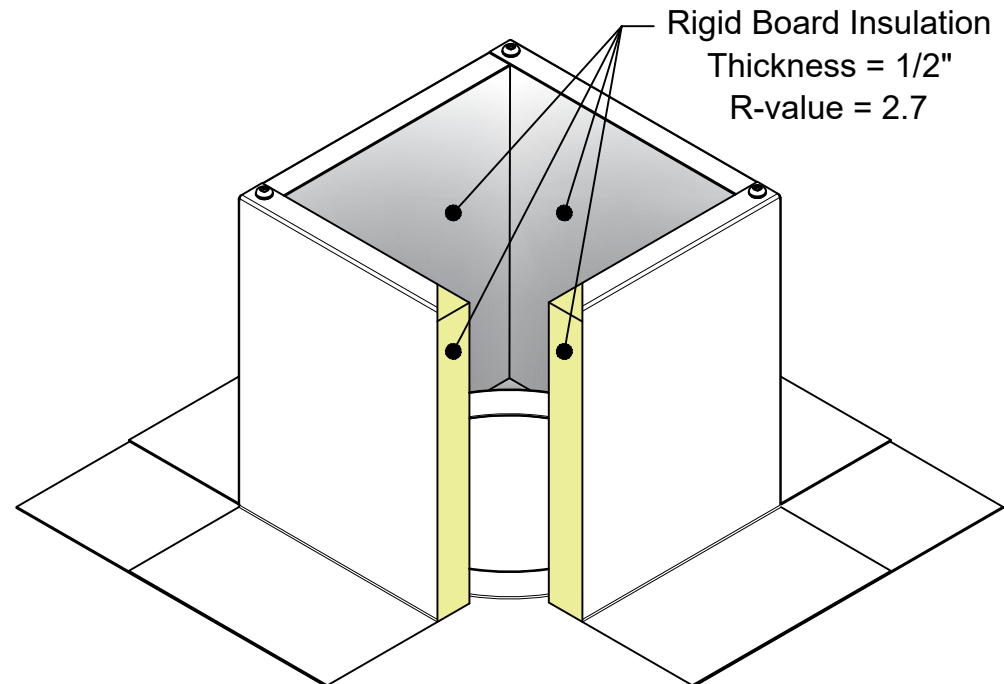

# Specification Sheet

1/1/2023

Insulated Roof Curb Model: RC-8-H6-Ins ID: 10" OD: 11"

- Aluminum Alloy 3003-H14
- Thickness = 0.025" ± 0.005
- Tolerance = ± .25 (1/4")

\*Model is Not to Scale\*