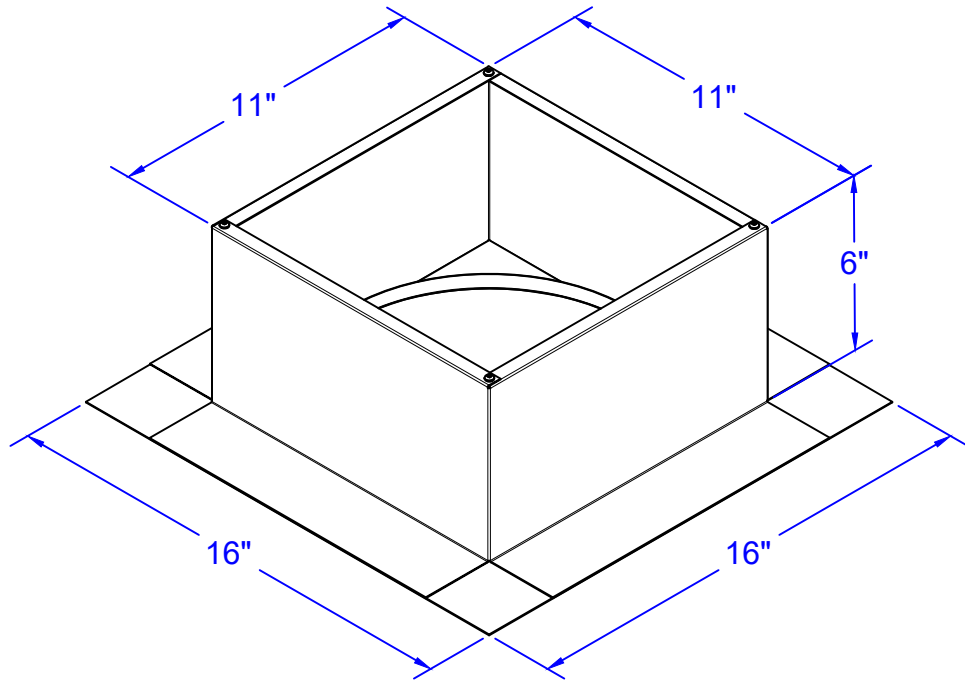

# Specification Sheet

1/1/2023

Insulated Roof Curb Model: RC-8-H6-Ins ID: 10" OD: 11"

- Aluminum Alloy 3003-H14
- Thickness = 0.025" ± 0.005
- Tolerance = ± .25 (1/4")

\*Model is Not to Scale\*