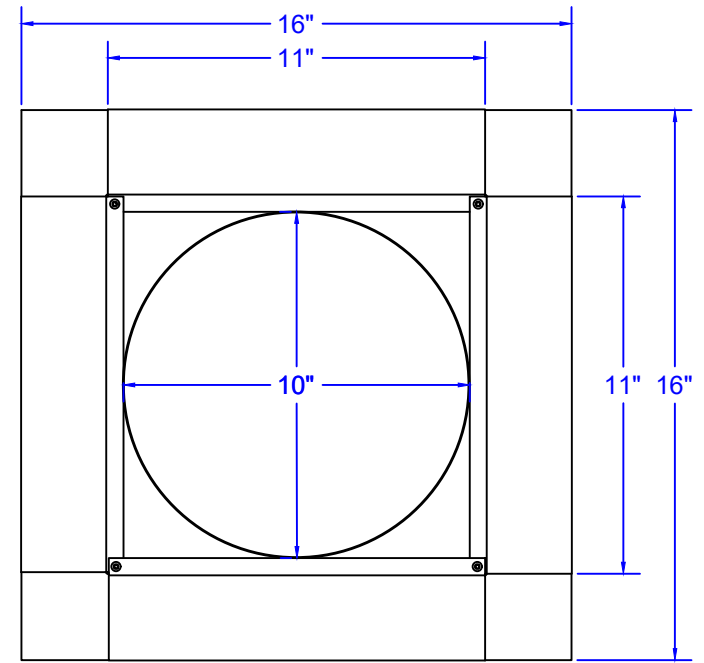

# Specification Sheet

1/1/2023

Insulated Roof Curb Model: RC-8-H6-Ins ID: 10" OD: 11"

- Aluminum Alloy 3003-H14
- Thickness = 0.025" ± 0.005
- Tolerance = ± .25 (1/4")

\*Model is Not to Scale\*