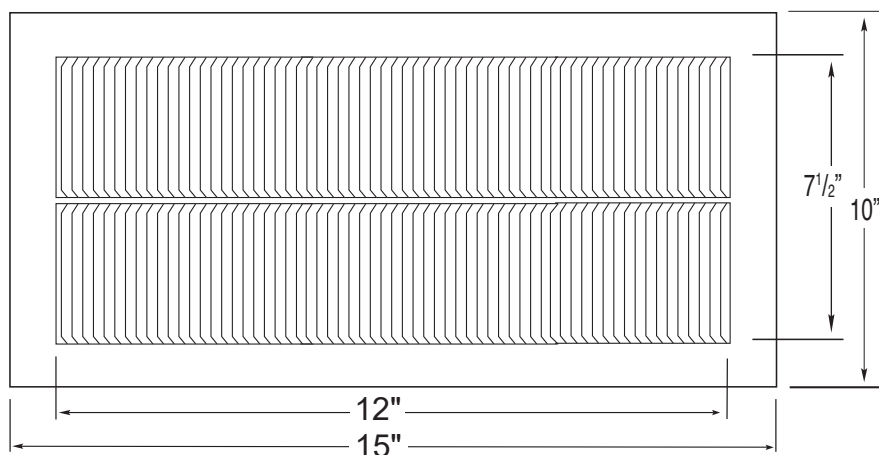

Under Eave Soffit Vent

Model: SV-W10-L15 | 10" Wide and 15" Long

- Under Eave Soffit Vents allow fresh outside air to enter the attic
- Soffit Vents are essential for completing attic ventilation
- Vents come with predrilled holes
- Louvers are designed to prevent rain, snow, and wildlife from entering
- Constructed of durable rust-free aluminum
- Colors are available

Dimensions & Specifications

Louver Length	
12 in	
Overall Length	
15 in	
NFA - Net Free Air Space	
(sq. inches)	(sq. feet)
70	0.49
IBC - Application per Sq. Ft.	
(1/150)	(1/300)
146	293