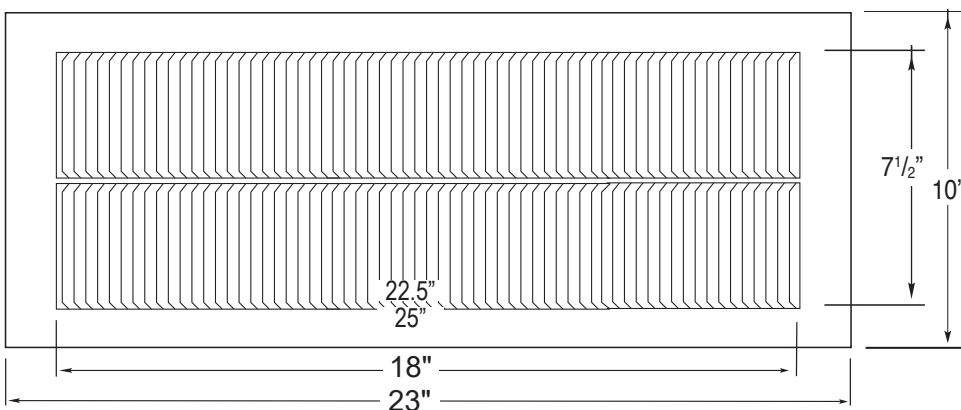

### Model: SV-W10-L21 | 10" Wide and 21" Long

- Under Eave Soffit Vents allow fresh outside air to enter the attic
- Soffit Vents are essential for completing attic ventilation
- Vents come with predrilled holes
- Louvers are designed to prevent rain, snow, and wildlife from entering
- Constructed of durable rust-free aluminum
- Colors are available

## Dimensions & Specifications

<b>Louver Length</b>	
18 in	
<b>Overall Length</b>	
21 in	
<b>NFA - Net Free Air Space</b>	
(sq. inches)	(sq. feet)
105	0.73
<b>IBC - Application per Sq. Ft.</b>	
(1/150)	(1/300)
218	436