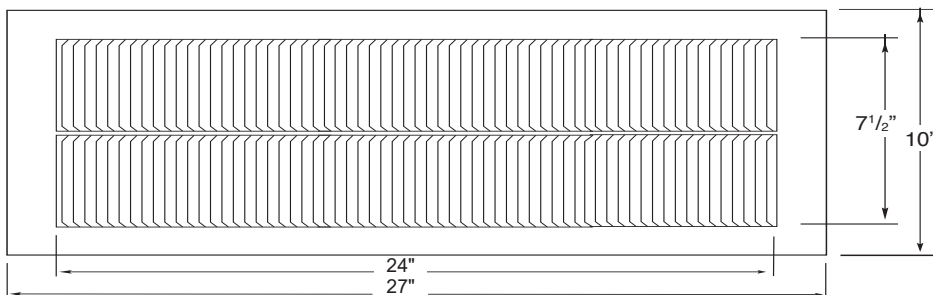

Under Eave Soffit Vent

Model: SV-W10-L27 | 10" Wide and 27" Long

- Under Eave Soffit Vents allow fresh outside air to enter the attic
- Soffit Vents are essential for completing attic ventilation
- Vents come with predrilled holes
- Louvers are designed to prevent rain, snow, and wildlife from entering
- Constructed of durable rust-free aluminum
- Colors are available

Dimensions & Specifications

Louver Length	
24 in	
Overall Length	
27 in	
NFA - Net Free Air Space	
(sq. inches)	(sq. feet)
137	0.96
IBC - Application per Sq. Ft.	
(1/150)	(1/300)
286	573