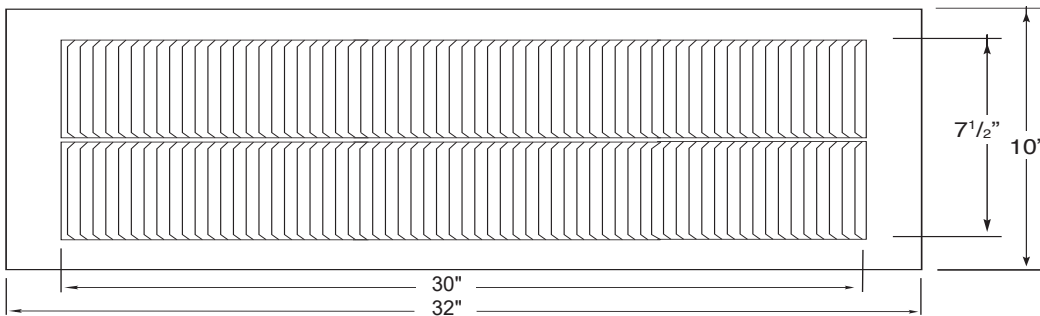

Under Eave Soffit Vent

Model: SV-W10-L32 | 10" Wide and 32" Long

- Under Eave Soffit Vents allow fresh outside air to enter the attic
- Soffit Vents are essential for completing attic ventilation
- Vents come with predrilled holes
- Louvers are designed to prevent rain, snow, and wildlife from entering
- Constructed of durable rust-free aluminum
- Colors are available

Dimensions & Specifications

Louver Length	
30 in	
Overall Length	
32 in	
NFA - Net Free Air Space	
(sq. inches)	(sq. feet)
172	1.20
IBC - Application per Sq. Ft.	
(1/150)	(1/300)
358	716