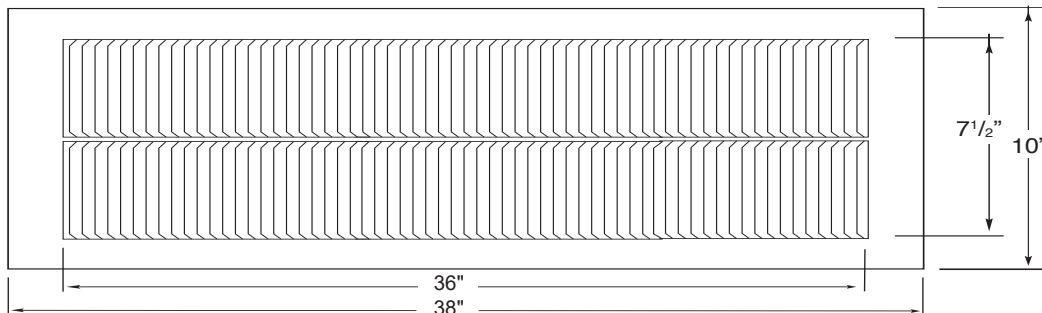

## Under Eave Soffit Vent

**Model: SV-W10-L38 | 10" Wide and 38" Long**

- Under Eave Soffit Vents allow fresh outside air to enter the attic
- Soffit Vents are essential for completing attic ventilation
- Vents come with predrilled holes
- Louvers are designed to prevent rain, snow, and wildlife from entering
- Constructed of durable rust-free aluminum
- Colors are available

### Dimensions & Specifications

<b>Louver Length</b>	
36 in	
<b>Overall Length</b>	
38 in	
<b>NFA - Net Free Air Space</b>	
(sq. inches)	(sq. feet)
206	1.43
<b>IBC - Application per Sq. Ft.</b>	
(1/150)	(1/300)
429	859