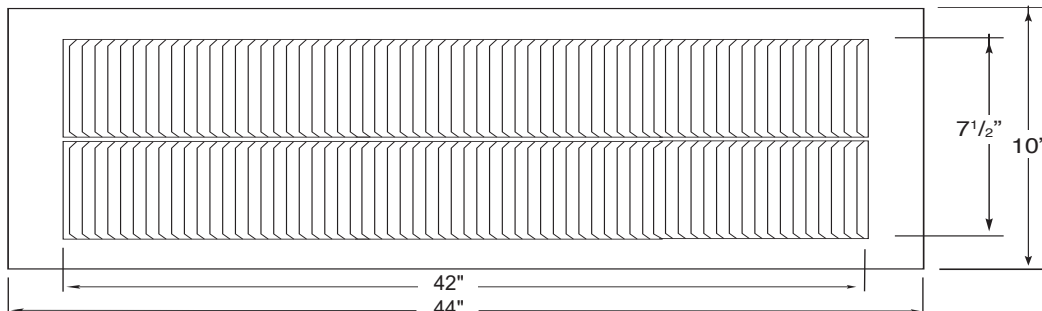

Under Eave Soffit Vent

Model: SV-W10-L44 | 10" Wide and 44" Long

- Under Eave Soffit Vents allow fresh outside air to enter the attic
- Soffit Vents are essential for completing attic ventilation
- Vents come with predrilled holes
- Louvers are designed to prevent rain, snow, and wildlife from entering
- Constructed of durable rust-free aluminum
- Colors are available

Dimensions & Specifications

Louver Length	
42 in	
Overall Length	
44 in	
NFA - Net Free Air Space	
(sq. inches)	(sq. feet)
239	1.66
IBC - Application per Sq. Ft.	
(1/150)	(1/300)
498	996