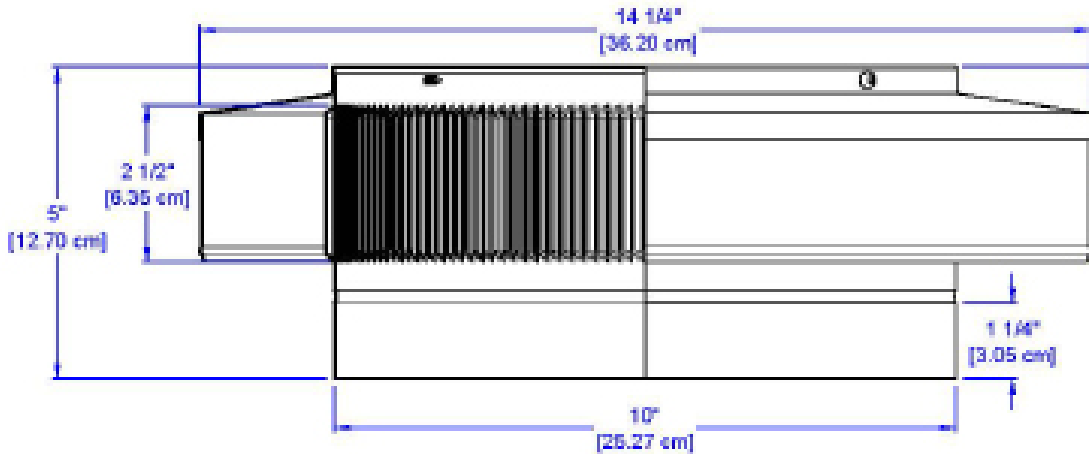

Vent Pipe Cap

Model: **VPC-10** | **10" Diameter**

- Ventilates out vapors and particulates from the pipe
- Used exclusively to cover metal pipes
- Suitable for all climate zones
- Designed to prevent rain, snow, and wildlife from entering the pipe
- Constructed of durable rust-free aluminum
- Over 40 powder coat colors available

Pipe Not Included

Inside close up of 1/8" louvers

Dimensions & Specifications

Net Free Vent Area	
(sq. inches)	(sq. feet)
78	0.54
Weight	
1.18 lbs	