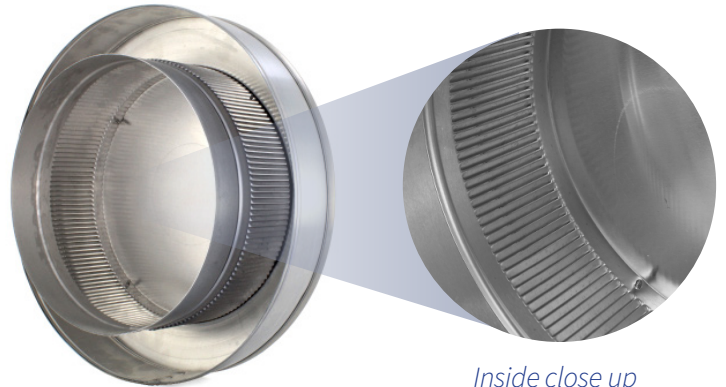

Vent Pipe Cap

Model: **VPC-10** | **10" Diameter**

- Ventilates out vapors and particulates from the pipe
- Used exclusively to cover metal pipes
- Suitable for all climate zones
- Designed to prevent rain, snow, and wildlife from entering the pipe
- Constructed of durable rust-free aluminum
- Over 40 powder coat colors available

Pipe Not Included

Inside close up of 1/8" louvers

Dimensions & Specifications

Net Free Vent Area	
(sq. inches)	(sq. feet)
78	0.54
Weight	
1.18 lbs	