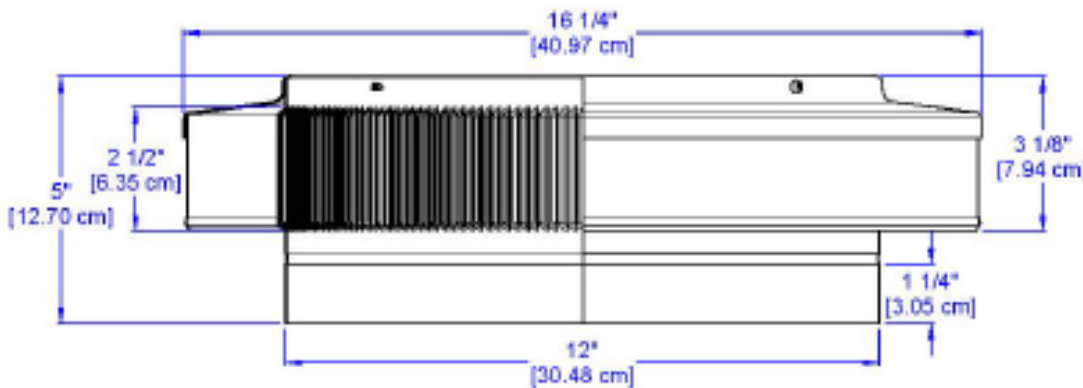

## Vent Pipe Cap

Model: **VPC-12** | **12" Diameter**

- Ventilates out vapors and particulates from the pipe
- Used exclusively to cover metal pipes
- Suitable for all climate zones
- Designed to prevent rain, snow, and wildlife from entering the pipe
- Constructed of durable rust-free aluminum
- Over 40 powder coat colors available

Pipe Not Included

*Inside close up of 1/8" louvers*

## Dimensions & Specifications

Net Free Vent Area	
(sq. inches)	(sq. feet)
<b>113</b>	<b>0.78</b>
<b>Weight</b>	
<b>1.46 lbs</b>	