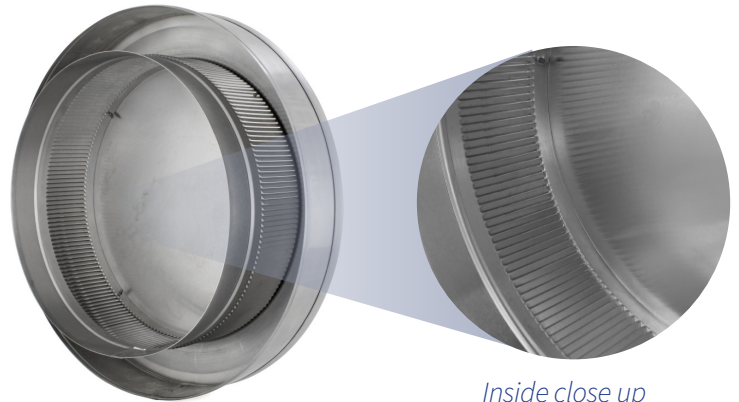

## Vent Pipe Cap

Model: **VPC-12** | **12" Diameter**

- Ventilates out vapors and particulates from the pipe
- Used exclusively to cover metal pipes
- Suitable for all climate zones
- Designed to prevent rain, snow, and wildlife from entering the pipe
- Constructed of durable rust-free aluminum
- Over 40 powder coat colors available

Pipe Not Included

*Inside close up of 1/8" louvers*