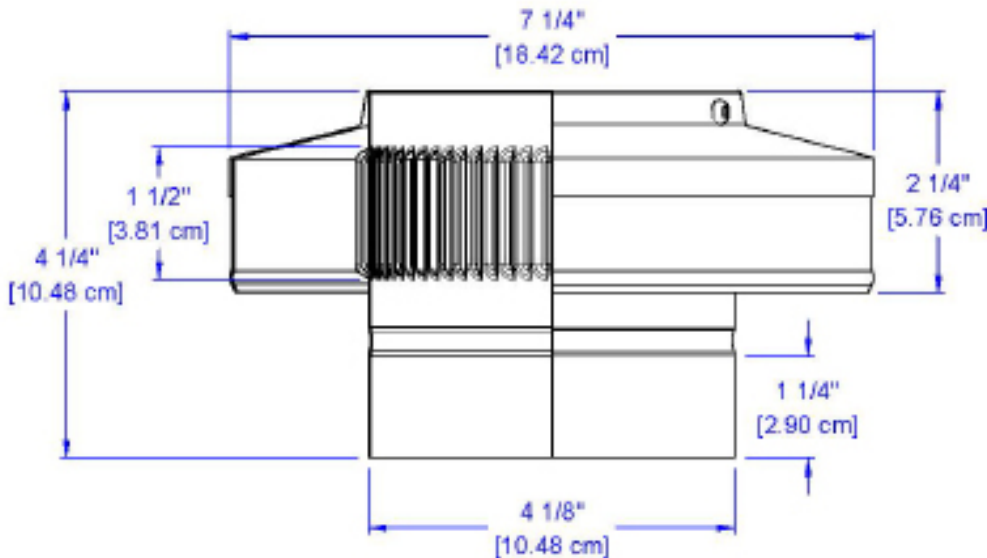

Vent Pipe Cap

Model: *VPC-4* | 4" Diameter

- Ventilates out vapors and particulates from the pipe
- Used exclusively to cover metal pipes
- Suitable for all climate zones
- Designed to prevent rain, snow, and wildlife from entering the pipe
- Constructed of durable rust-free aluminum
- Over 40 powder coat colors available

Pipe Not Included

Inside close up of 1/8" louvers

Dimensions & Specifications

Net Free Vent Area	
(sq. inches)	(sq. feet)
12	0.08
Weight	
0.36 lbs	