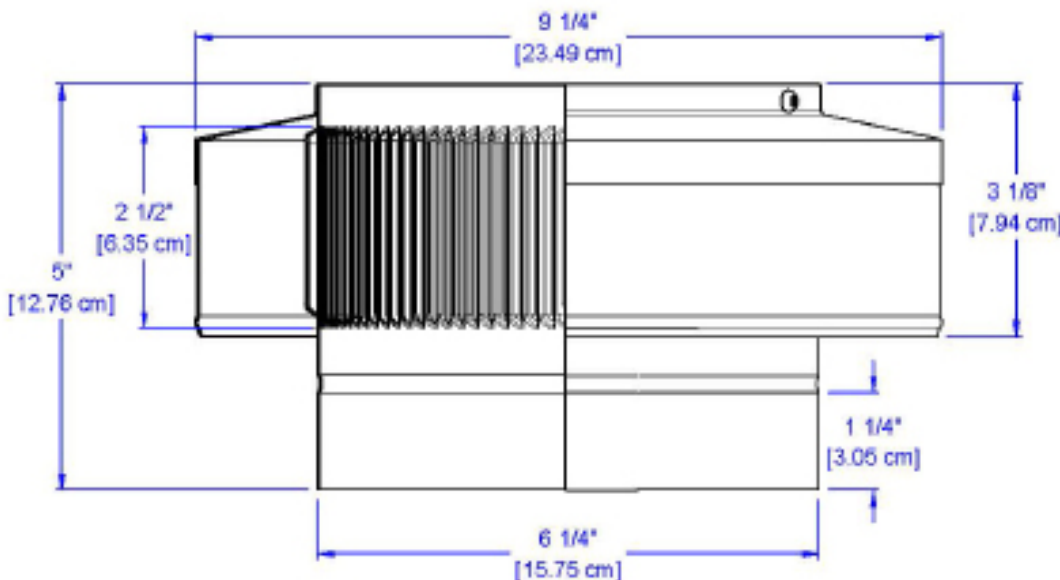

Vent Pipe Cap

Model: VPC-6 | 6" Diameter

- Ventilates out vapors and particulates from the pipe
- Used exclusively to cover metal pipes
- Suitable for all climate zones
- Designed to prevent rain, snow, and wildlife from entering the pipe
- Constructed of durable rust-free aluminum
- Over 40 powder coat colors available

Pipe Not Included

Inside close up of 1/8" louvers

Dimensions & Specifications

Net Free Vent Area	
(sq. inches)	(sq. feet)
28	0.19
Weight	
0.43 lbs	