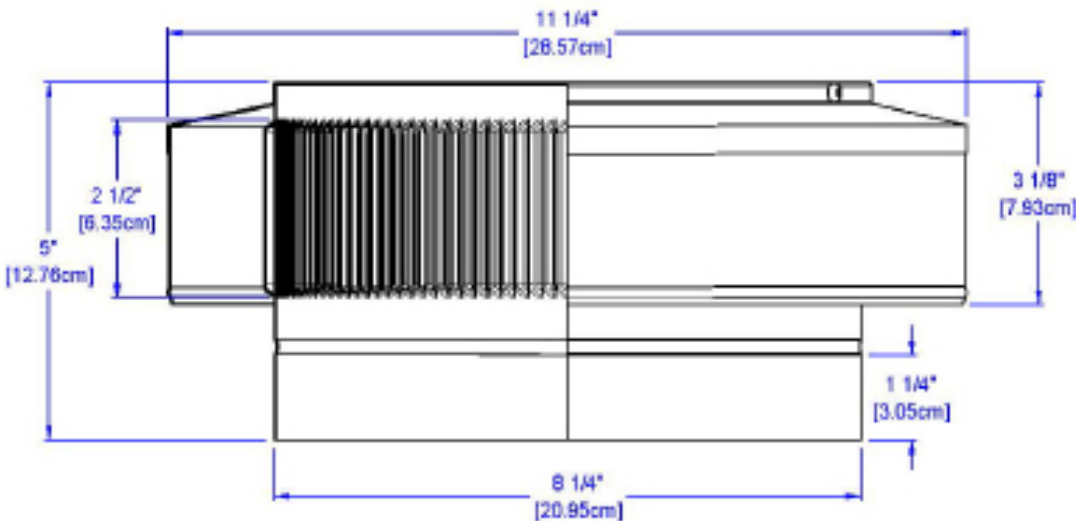

Vent Pipe Cap

Model: **VPC-8** | **8" Diameter**

- Ventilates out vapors and particulates from the pipe
- Used exclusively to cover metal pipes
- Suitable for all climate zones
- Designed to prevent rain, snow, and wildlife from entering the pipe
- Constructed of durable rust-free aluminum
- Over 40 powder coat colors available

Pipe Not Included

Inside close up of 1/8" louvers

Dimensions & Specifications

Net Free Vent Area	
(sq. inches)	(sq. feet)
50	0.35
Weight	
0.72 lbs	