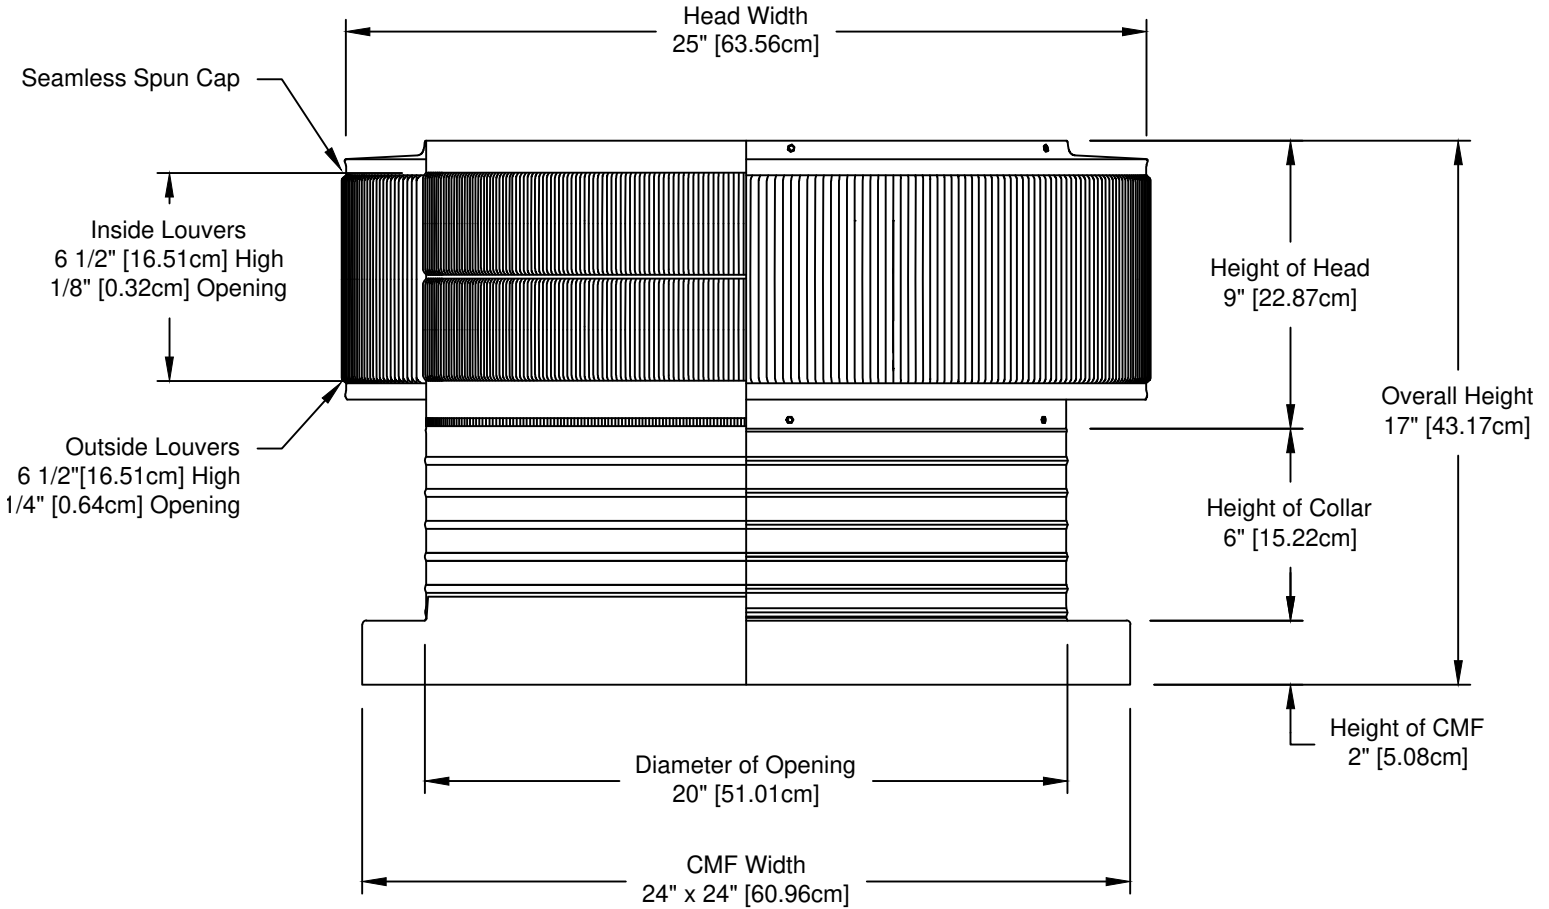

Aura Vent: Model AV-20-C6-CMF

20" Diameter with 6" Collar and Curb Mount Flange [CMF]

- All Aluminum construction will never rust
- Exhausts air like a turbine with no moving parts
- No snow or rain infiltration
- low profile- does not need to be removed for high winds
- Tested to 200 mph

Net free area		Application per. sq. ft. [meters]	
square inches [cm]	square foot [meters]	1/150	1/300
314 [798]	2.18 [0.66]	654 [199.34]	1,308 [398.68]

Active Ventilation Products, Inc.

311 First Street, Newburgh, NY 12550-4857