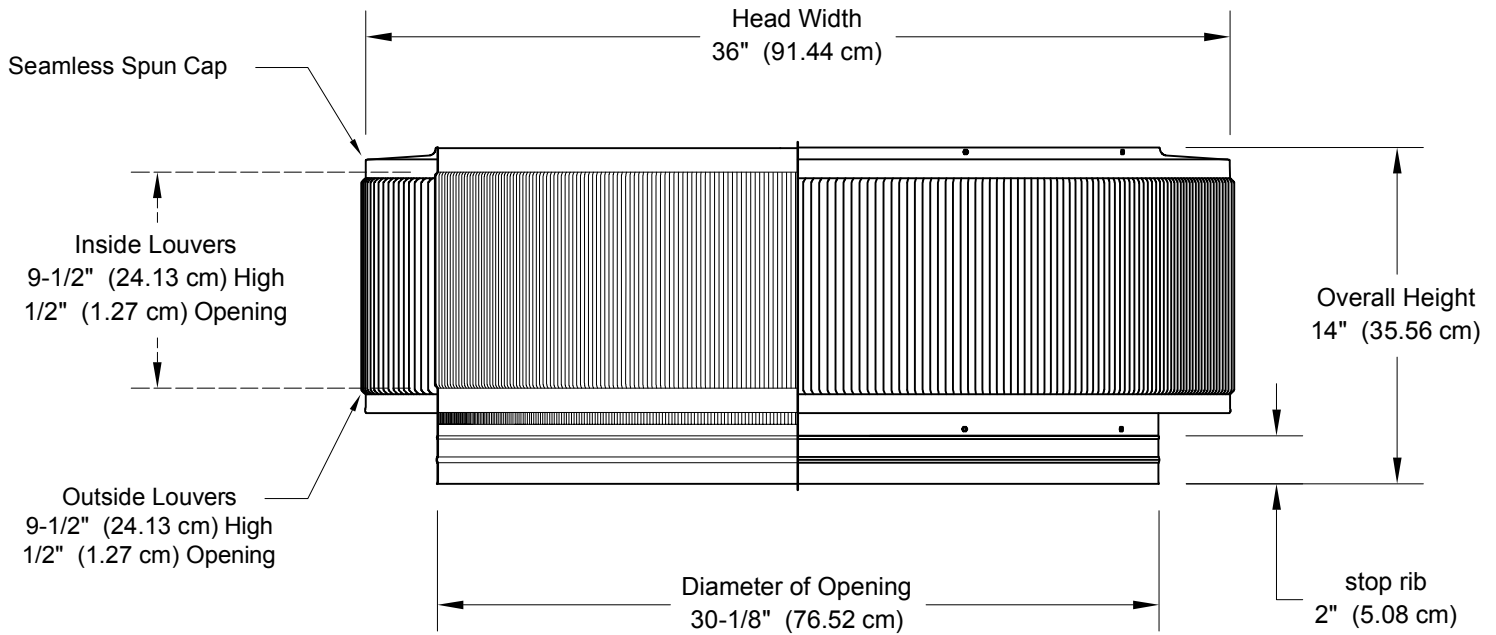

## 30" Diameter Retro-Fit

- All Aluminum construction will never rust
- Exhausts air like a turbine with no moving parts
- No snow or rain infiltration
- Low profile- does not need to be removed for high winds
- Tested to 200 mph