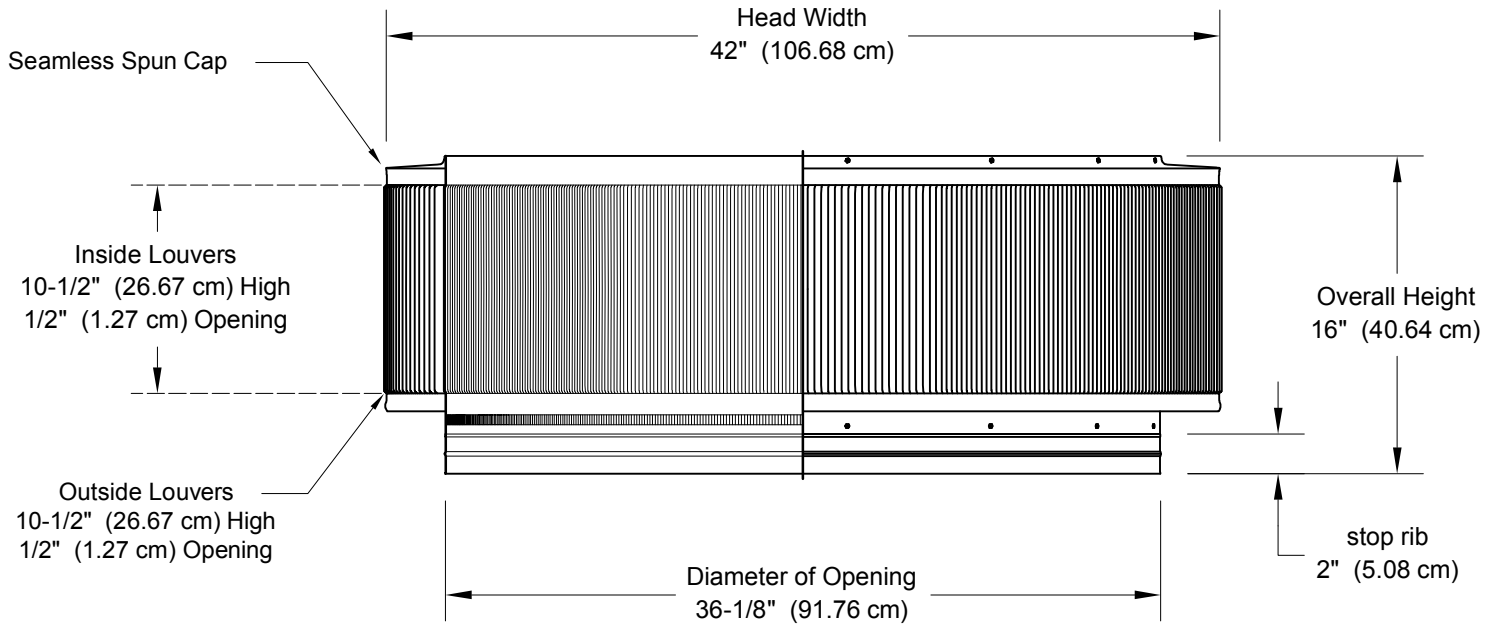

Aura Vent Retro fit: Model AV-36-RF

36" Diameter Retro-Fit

- All Aluminum construction will never rust
- Exhausts air like a turbine with no moving parts
- No snow or rain infiltration
- Low profile- does not need to be removed for high winds
- Tested to 200 mph