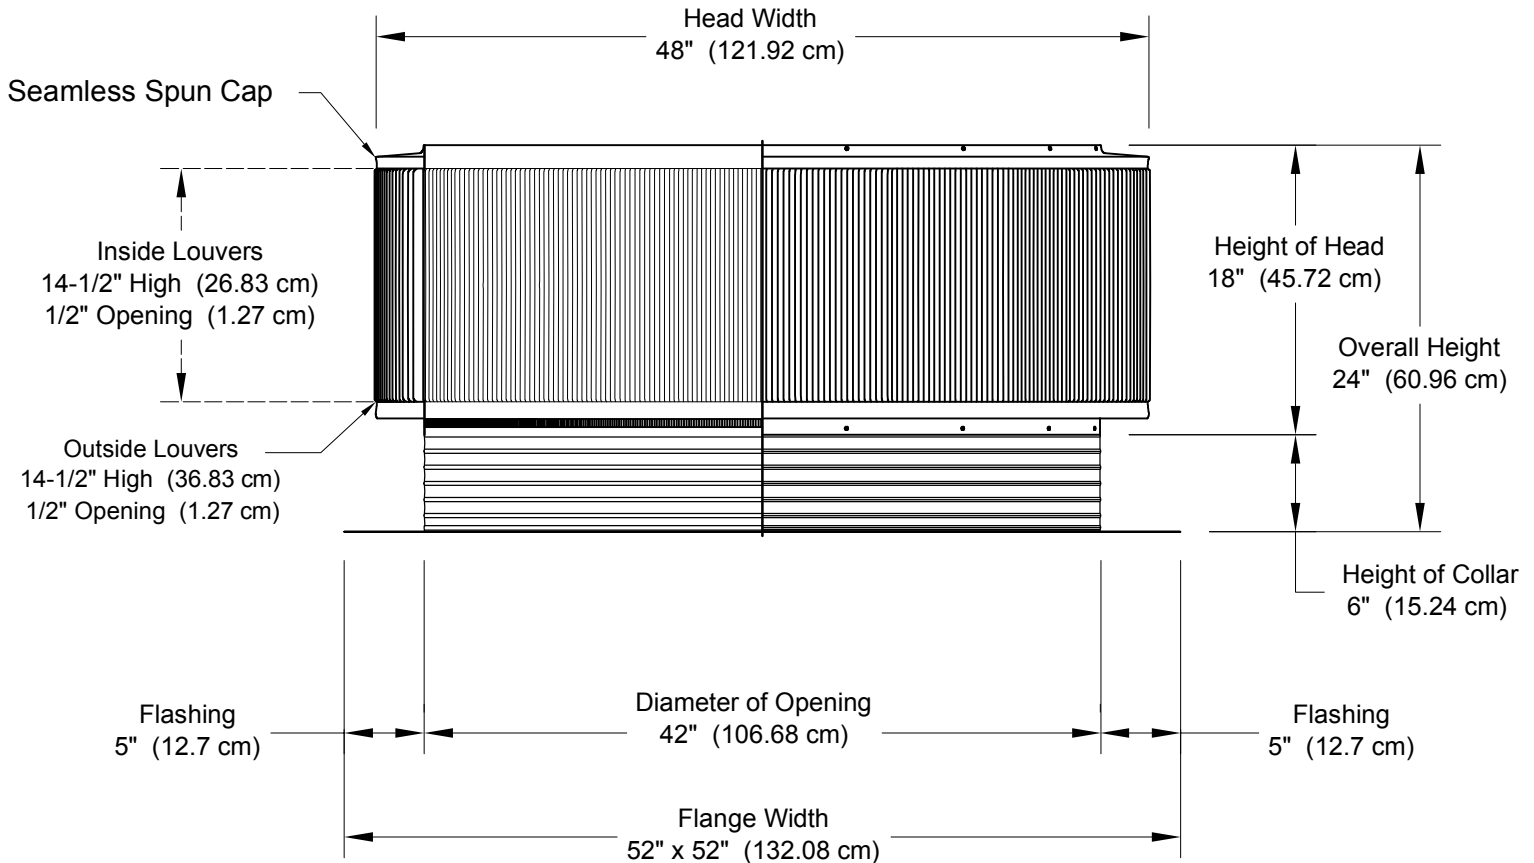

Aura Vent: Model AV-42-C6

42" Diameter with 6" Collar and Square Flange

- All Aluminum construction will never rust
- Exhausts air like a turbine with no moving parts
- No snow or rain infiltration
- Low profile- does not need to be removed for high winds
- Tested to 200 mph

minimum pitch capacity	maximum pitch capacity (std vent)	maximum pitch capacity (modified)	Weight lbs (kg)
0/12	3/12	12/12	

Net Free Area		Application Per Square ft (meters)	
square inches (cm)	square feet (meters)	1/150	1/300
1,384 (3515.36)	9.61 (2.93)	2,883 (878.74)	5,766 (1757.48)