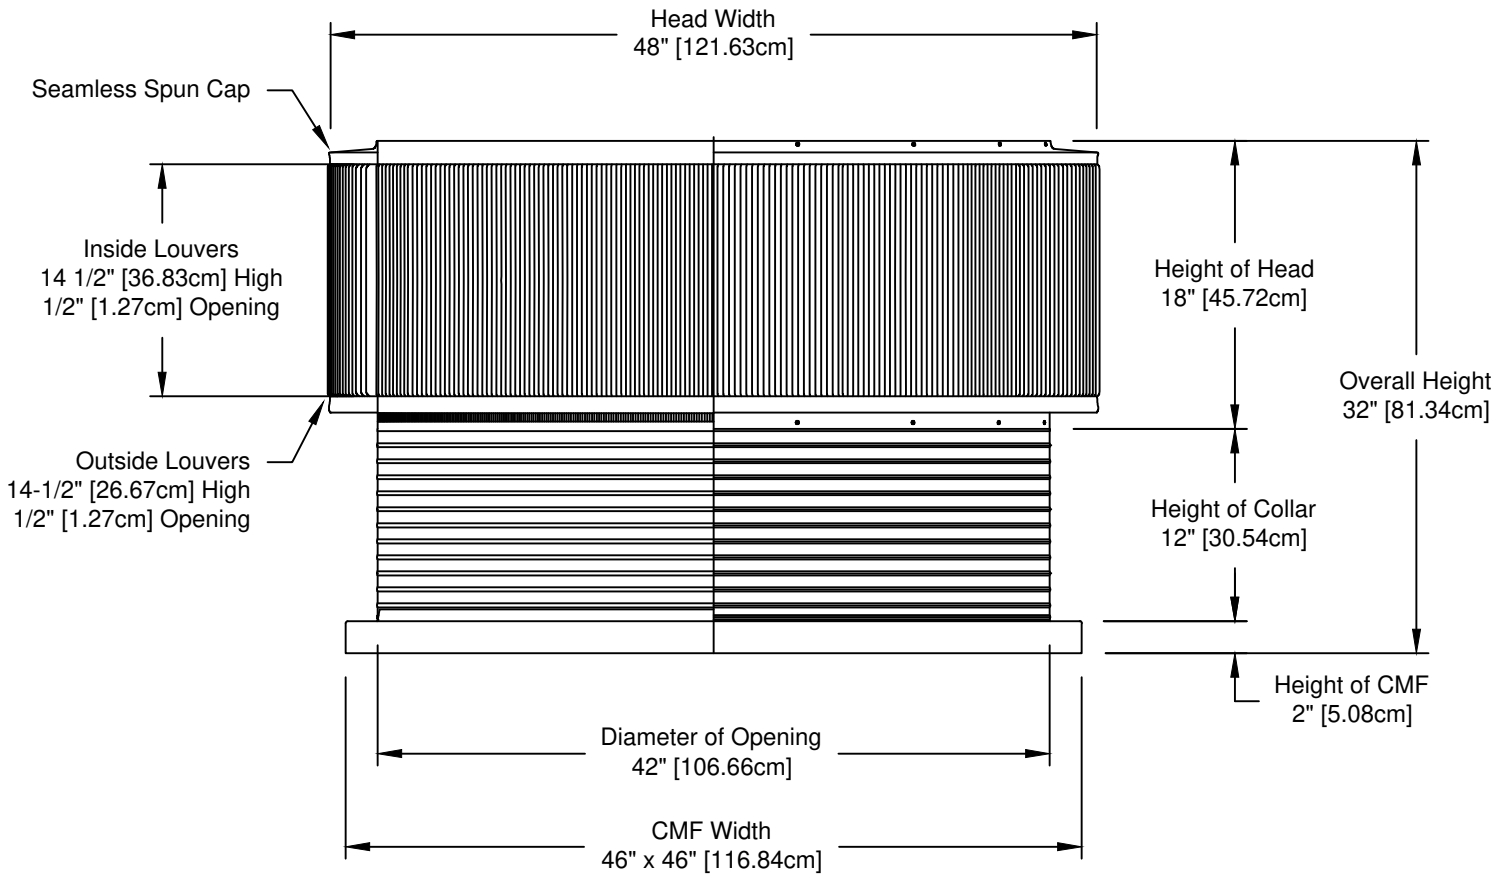

Aura Vent: Model AV-42-C12-CMF

42" Diameter with 12" Collar and Curb Mount Flange [CMF]

- All Aluminum construction will never rust
- Exhausts air like a turbine with no moving parts
- No snow or rain infiltration
- low profile- does not need to be removed for high winds
- Tested to 200 mph

Net free area		Application per. sq. ft. [meters]	
square inches [cm]	square foot [meters]	1/150	1/300
1,384 [3515]	9.61 [2.93]	2,883 [879]	5,766 [1757]

Active Ventilation Products, Inc.

311 First Street, Newburgh, NY 12550-4857