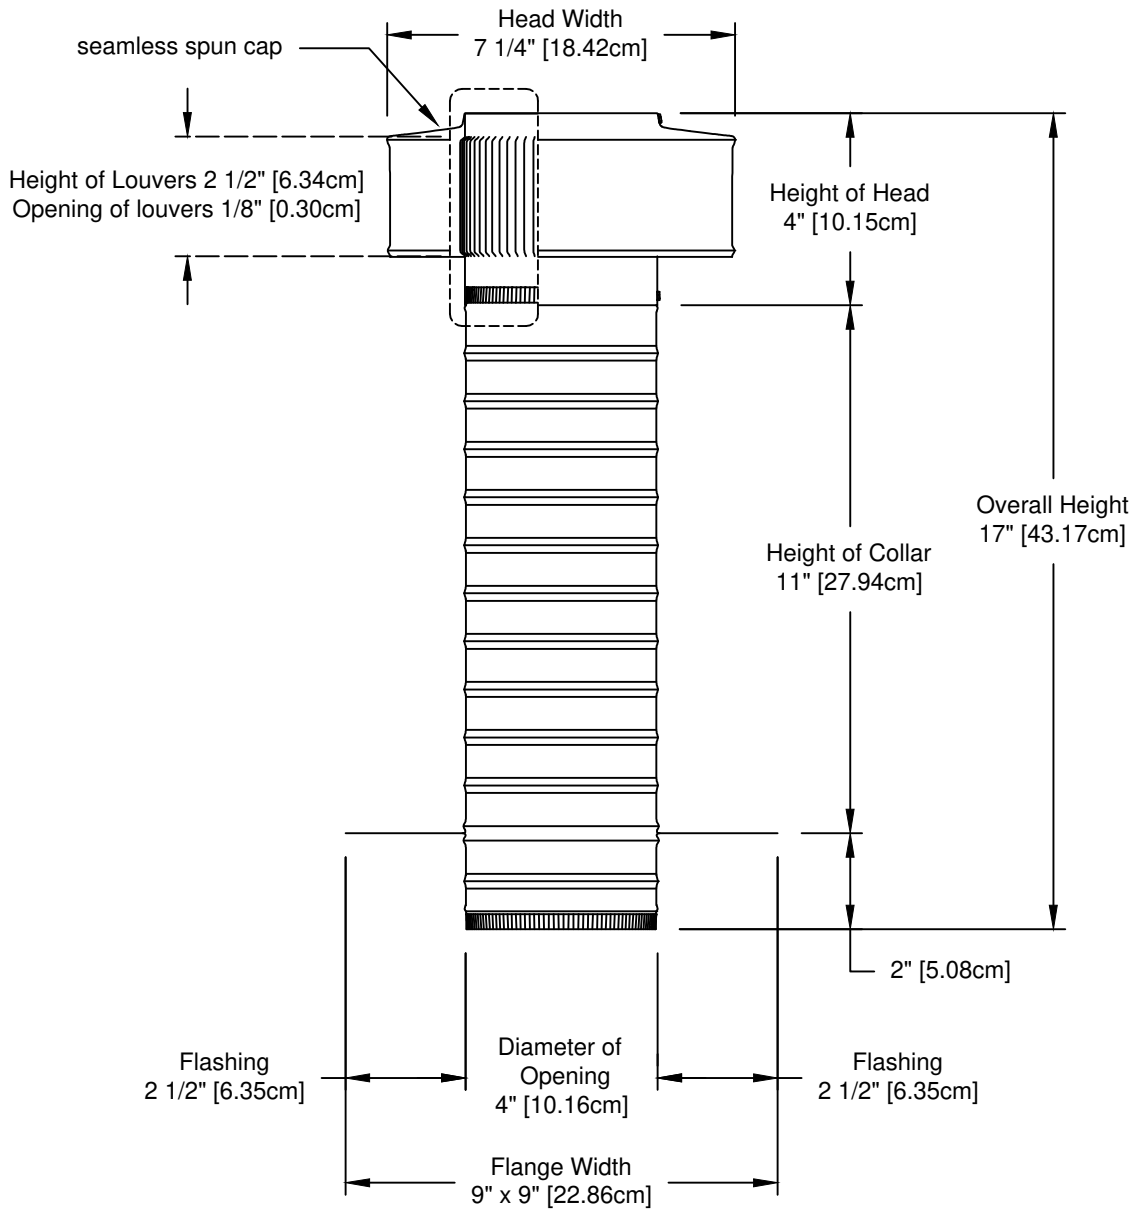

Keepa Vent: Model KV-4-C11-TP

4" Diameter with 11" Collar and Square Flange with Tail Pipe
 All aluminum construction (Thickness = 0.025")

Net free area		Application per. sq. ft. [meters]	
square inches [cm]	square foot [meters]	1/150	1/300
12 [30.48]	0.09 [0.027]	26 [7.92]	52 [15.85]