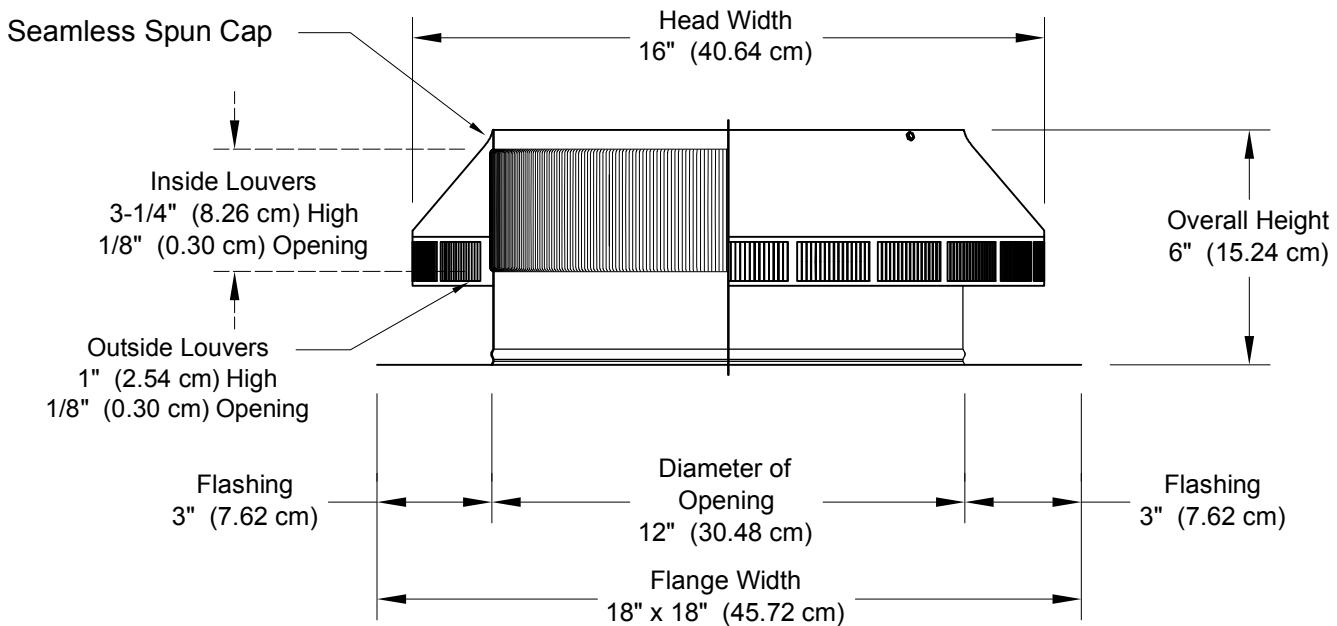

Pop Vent: Model PV-12-C1

12" Diameter with 1" Collar and Square Flange

- Reduces hot attic air in the summer
- Removes moisture out of the attic in the winter
- Tested to 200 mph
- Aluminum construction will never rust
- 5 year warranty

minimum pitch capacity	maximum pitch capacity	Weight lbs (kg)
3/12	12/12	2.4 (1.09)

Net Free Area		Application Per Square ft (meters)	
square inches (cm)	square foot (meters)		
113 (287.02)	0.78 (0.24)	1/150	1/300
		225 (68.58)	450 (137.16)