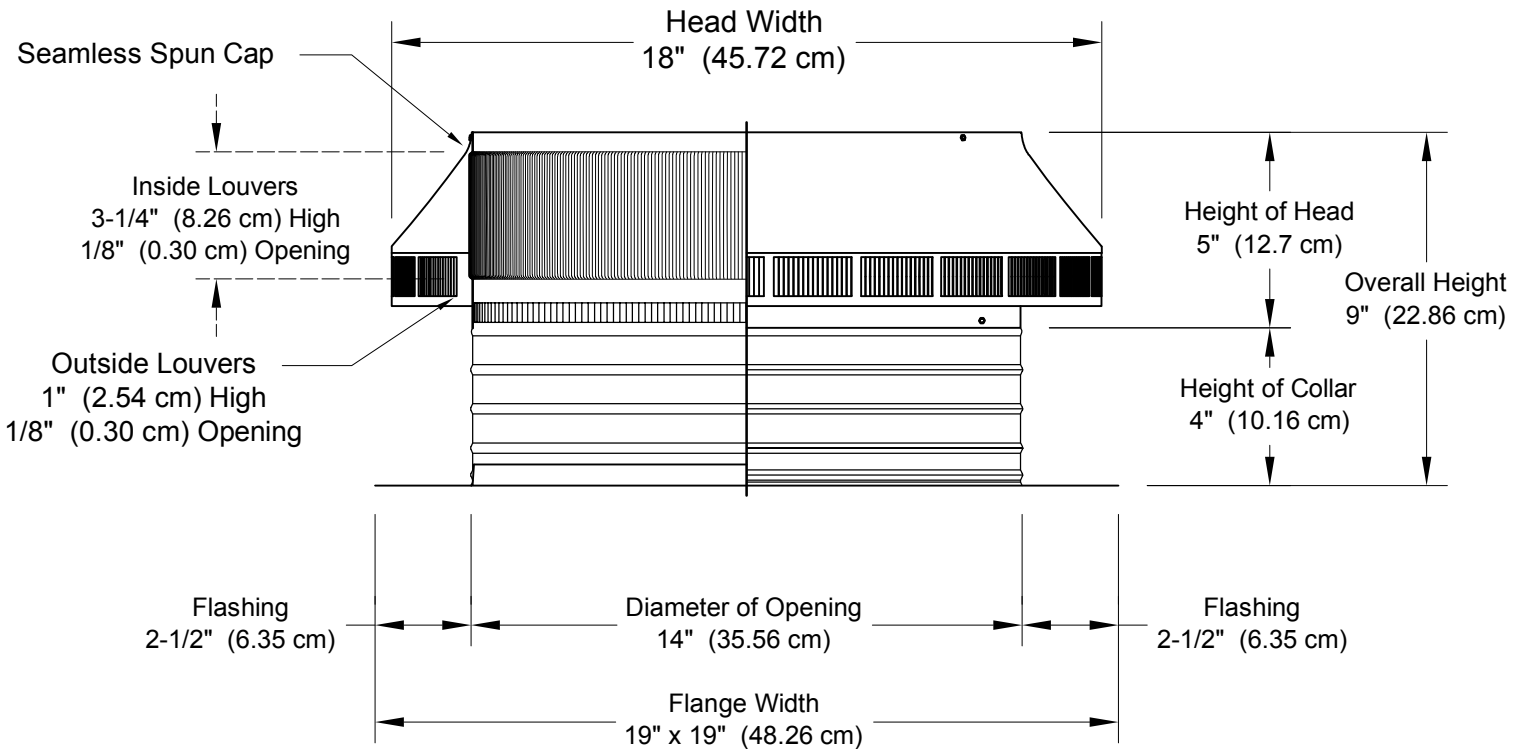

Pop Vent: Model PV-14-C4

14" Diameter with 4" Collar and Square Flange

- Reduces hot attic air in the summer
- Removes moisture out of the attic in the winter
- Tested to 200 mph
- Aluminum construction will never rust
- 5 year warranty

minimum pitch capacity	maximum pitch capacity	Weight lbs (kg)
0/12	12/12	3.2 (1.45)

Net Free Area		Application Per Square ft (meters)	
square inches (cm)	square foot (meters)		
144 (365.76)	1.00 (0.30)	1/150	1/300
		300 (91.44)	600 (182.88)