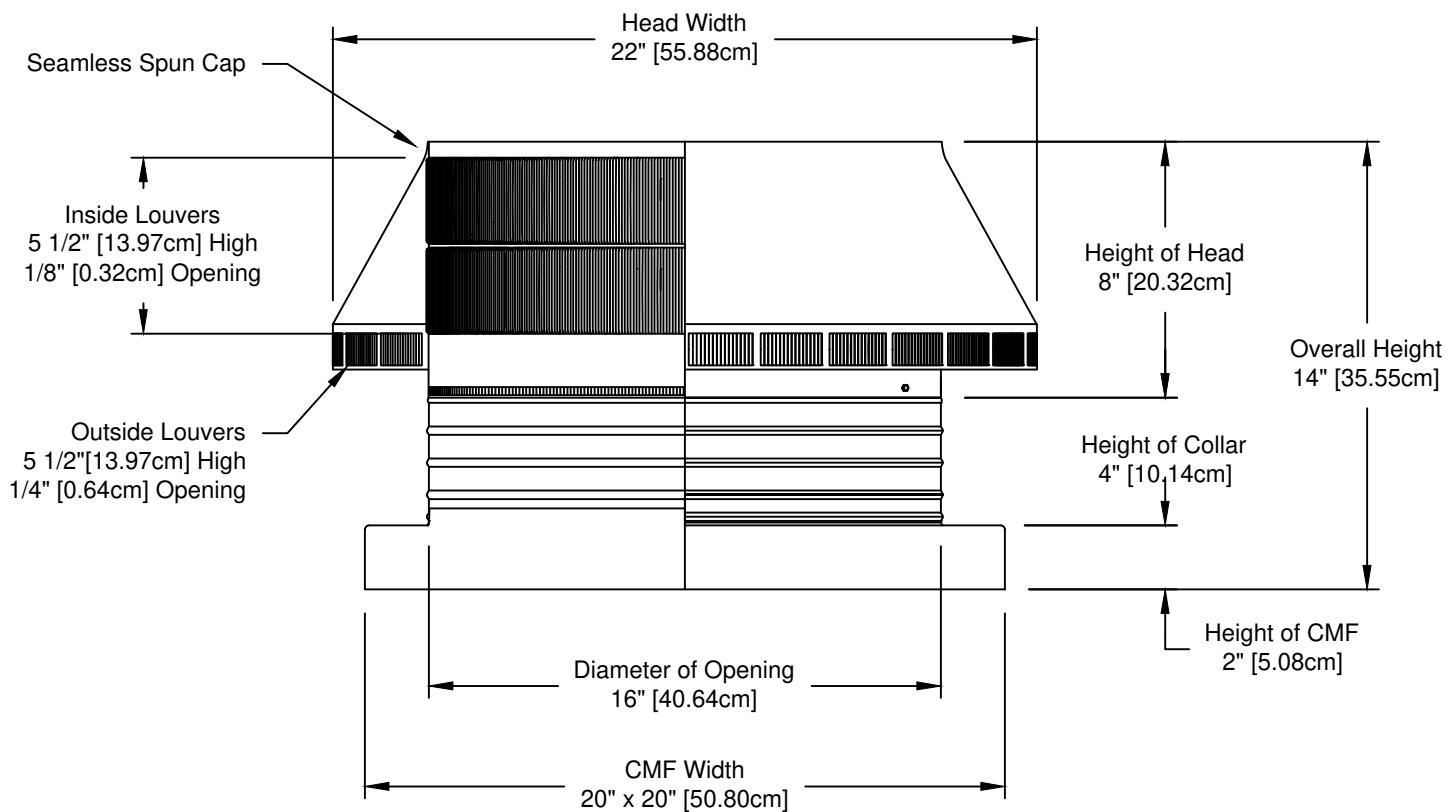

Pop Vent: Model PV-16-C4-CMF

16" Diameter with 4" Collar and Curb Mount Flange [CMF]

- All Aluminum construction will never rust
- Exhausts air like a turbine with no moving parts
- No snow or rain infiltration
- low profile- does not need to be removed for high winds
- Tested to 200 mph

Net free area		Application per. sq. ft. [meters]	
square inches [cm]	square foot [meters]	1/150	1/300
200 [508]	1.39 [0.42]	418 [127.41]	837 [255.12]

Active Ventilation Products, Inc.

311 First Street, Newburgh, NY 12550-4857