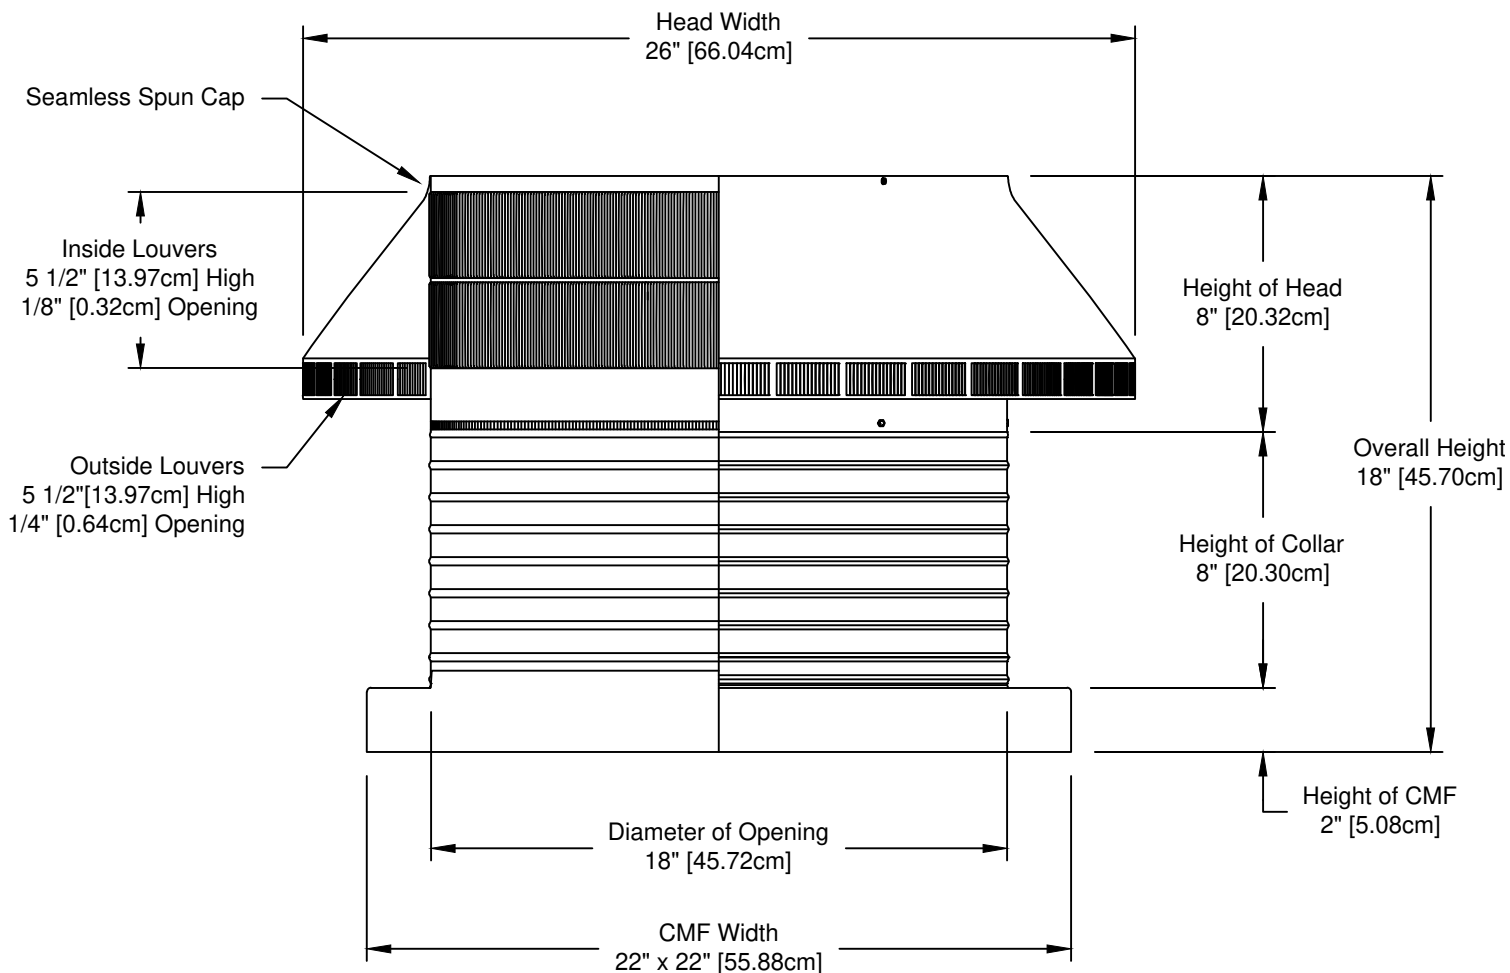

Pop Vent: Model PV-18-C8-CMF

18" Diameter with 8" Collar and Curb Mount Flange [CMF]

- All Aluminum construction will never rust
- Exhausts air like a turbine with no moving parts
- No snow or rain infiltration
- low profile- does not need to be removed for high winds
- Tested to 200 mph

Net free area		Application per. sq. ft. [meters]	
square inches [cm]	square foot [meters]	1/150	1/300
254 [645]	1.76 [0.54]	525 [160.02]	1,050 [320.04]

Active Ventilation Products, Inc.

311 First Street, Newburgh, NY 12550-4857