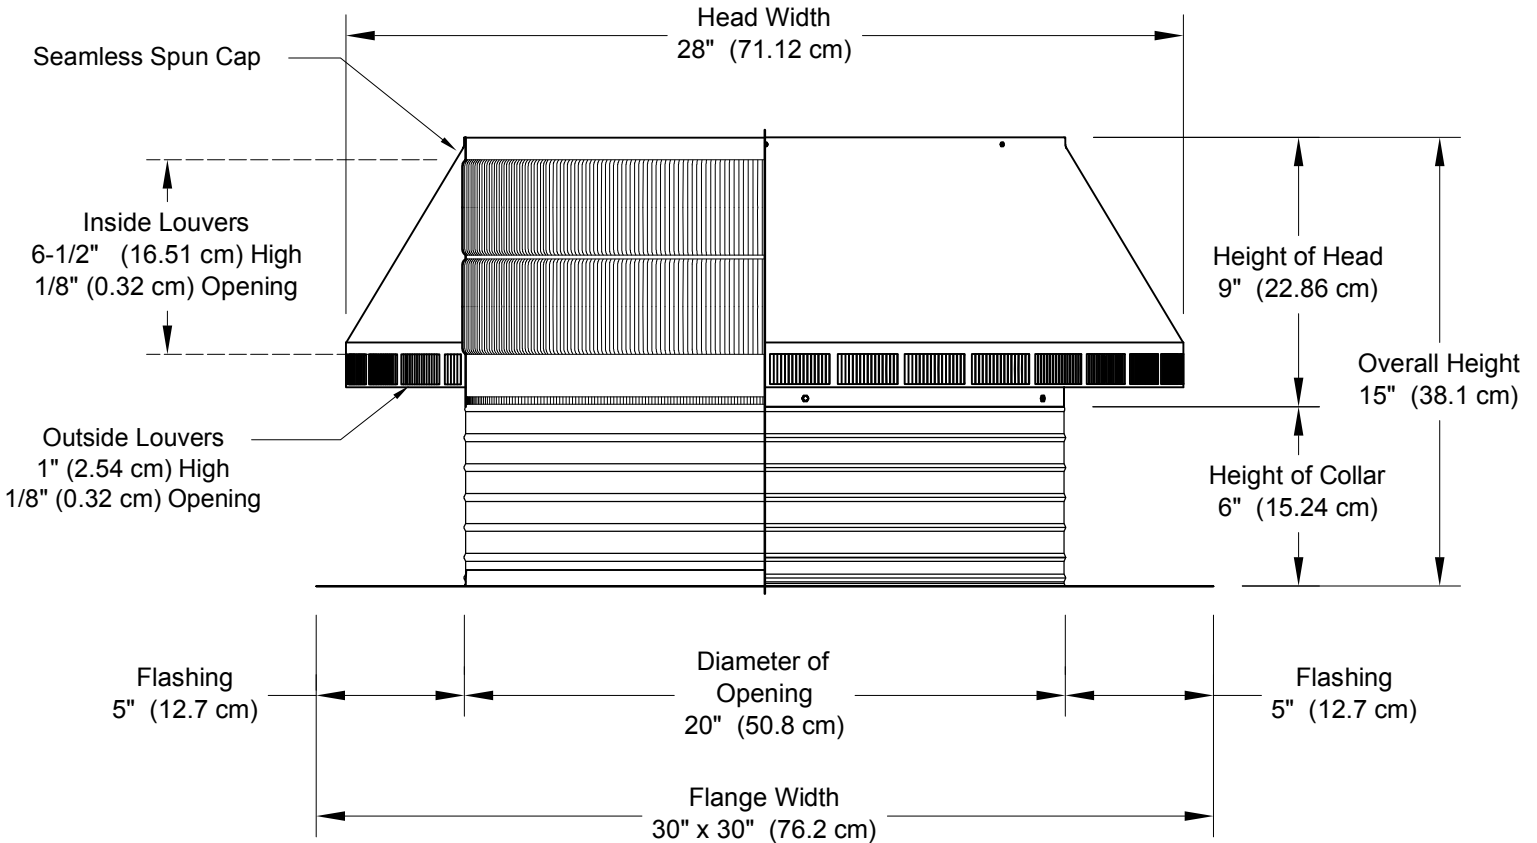

Pop Vent: Model PV-20-C6

20" Diameter with 6" Collar and Square Flange

- Reduces hot attic air in the summer
- Removes moisture out of the attic in the winter
- Tested to 200 mph
- Aluminum construction will never rust
- 5 year warranty

minimum pitch capacity	maximum pitch capacity	Weight lbs (kg)
0/12	12/12	11.4 (5.17)

Net Free Area		Application Per Square ft (meters)	
square inches (cm)	square foot (meters)		
314 (797.56)	2.18 (0.65)	1/150	1/300
		654 (199.34)	1,308 (398.68)