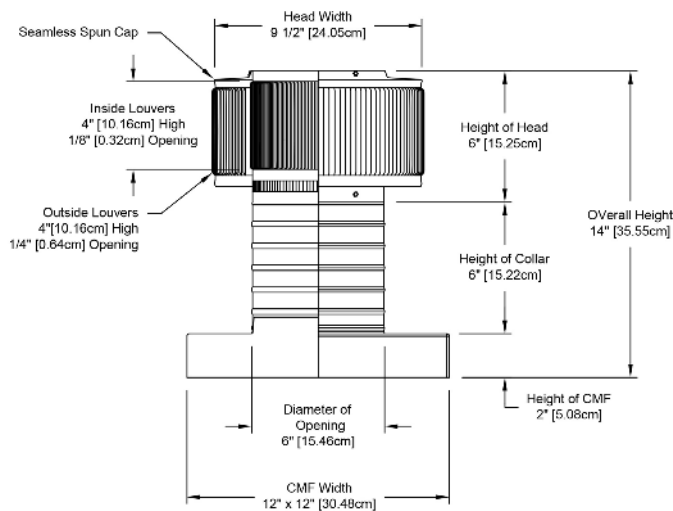

## DIMENSIONS & SPECIFICATIONS

### Motor Specs: MTR-14

**Horsepower:** 1/55  
**Maximum Amps:** 0.9 A  
**Motor Type:** Shaded Pole - C Frame  
**RPM:** 1,500  
**CFM:** 120

### Weight

10 lbs