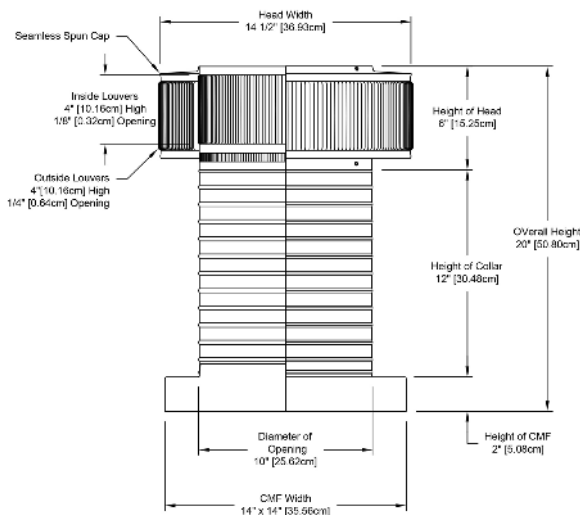

## AF-10-C12-CMF Aura Attic Fan with Curb Mount Flange

*Reduce Attic Temperatures Quicker with the Aura Attic Fan.  
Designed to Exhaust Continuously to Provide Optimal Ventilation.*

- Durable all aluminum construction
- Collars are available to increase the height of the vent
- Exhausts passively when the electric fan is off
- Tested for Texas Insurance, at wind speeds up to 200 mph
- Powder coating available
- 5 Year Warranty

## DIMENSIONS & SPECIFICATIONS

CFM Performance Testing using wind only				
4 mph	5.2 mph	7.4 mph	9.8 mph	11 mph
100	117	186	218	248

Motor Specs: MTR-12	
Horsepower: 1/20	
Maximum Amps: 1.8A	
Motor Type: Shaded Pole - Open Ventilation	
RPM: 1,500	
CFM: 500	
Net Free Vent Area	
(sq. inches)	(sq. feet)
78.5	.55
Application per Sq. Foot	
(1/150)	(1/300)
164	327
Weight	
20 lbs	