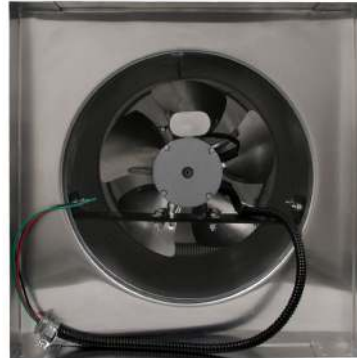

## AF-10-C12-CMF Aura Attic Fan with Curb Mount Flange

*Reduce Attic Temperatures Quicker with the Aura Attic Fan.  
Designed to Exhaust Continuously to Provide Optimal Ventilation.*

- Durable all aluminum construction
- Collars are available to increase the height of the vent
- Exhausts passively when the electric fan is off
- Tested for Texas Insurance, at wind speeds up to 200 mph
- Powder coating available
- 5 Year Warranty

## DIMENSIONS & SPECIFICATIONS

CFM Performance Testing using wind only				
4 mph	5.2 mph	7.4 mph	9.8 mph	11 mph
100	117	186	218	248

Motor Specs: MTR-12	
Horsepower: 1/20	
Maximum Amps: 1.8A	
Motor Type: Shaded Pole - Open Ventilation	
RPM: 1,500	
CFM: 500	
Net Free Vent Area	
(sq. inches)	(sq. feet)
78.5	.55
Application per Sq. Foot	
(1/150)	(1/300)
164	327
Weight	
20 lbs	