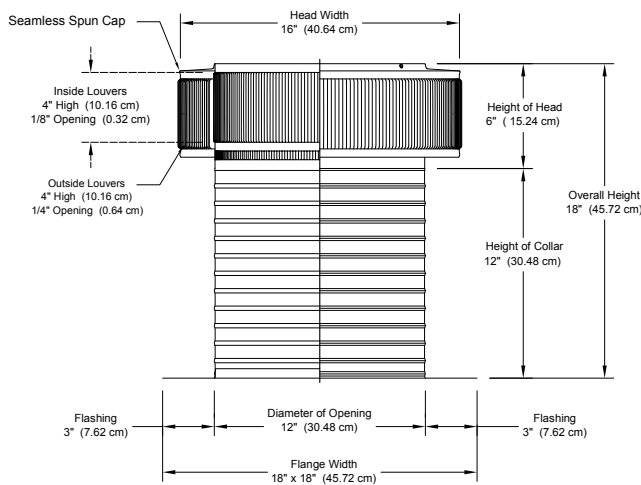

Motor Specs: MTR-12

Horsepower: 1/10
Maximum Amps: 1.3
Motor Type: Shaded Pole - Open Ventilation
RPM: 1,500
CFM: 800

DIMENSIONS & SPECIFICATIONS

Pitch Capacity

Min.	Max. (Std Vent)	Max. (Modified)
0/12	7/12	12/12