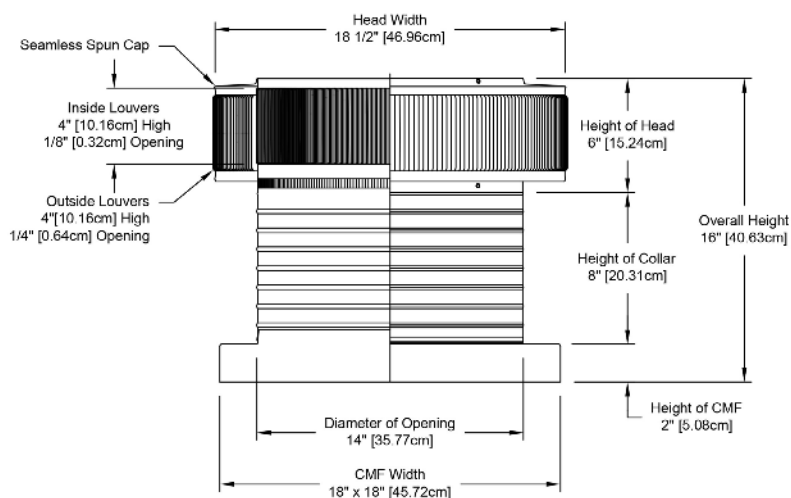

DIMENSIONS & SPECIFICATIONS

Motor Specs: MTR-14

Horsepower: 1/8
Maximum Amps: 1.65
Motor Type: PSC - Totally Enclosed
RPM: 1,500
CFM: 1,000

Net Free Vent Area

(sq. inches) | (sq. feet)

144

1

Application per Sq. Foot