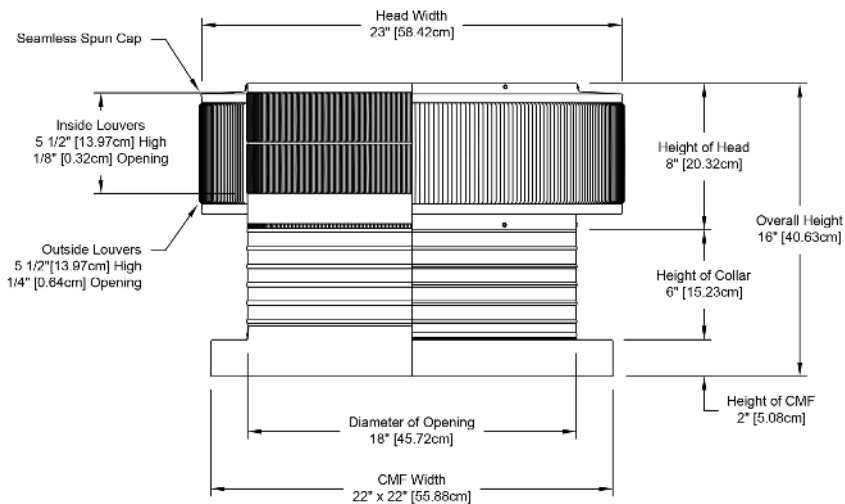

DIMENSIONS & SPECIFICATIONS

Motor Specs: MTR-14

Horsepower: 1/2
Maximum Amps: 5.5
Motor Type: PSC
RPM: 1,500
CFM: 2,200

Net Free Vent Area

(sq. inches) | (sq. feet)

254.5

1.76

Application per Sq. Foot