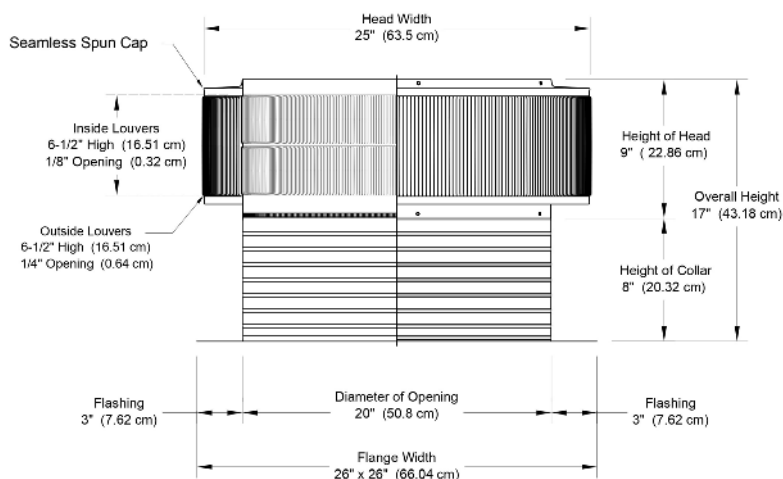

DIMENSIONS & SPECIFICATIONS

Pitch Capacity		
Min.	Max. (Std Vent)	Max. (Modified)
0/12	4/12	12/12

Net Free Vent Area	
(sq. inches)	(sq. feet)
314	2.18

Application per Sq. Foot	
(1/150)	(1/300)
654	1309

Weight
40 lbs

CFM Performance Testing using wind only				
4 mph	5.2 mph	7.4 mph	9.8 mph	11 mph
436	462	685	771	881