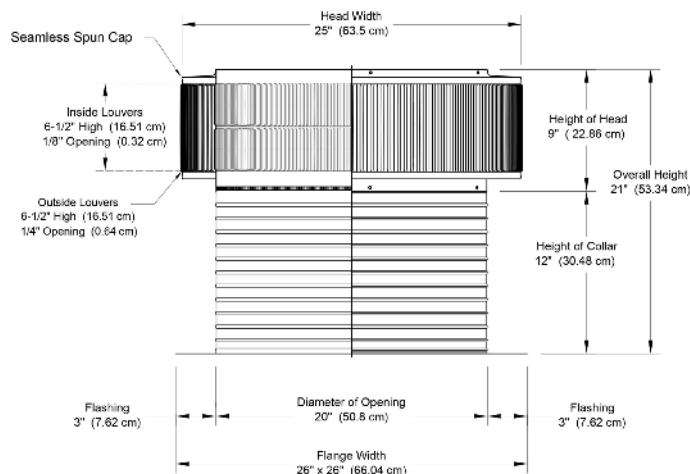

Motor Specs: MTR-14
Horsepower: 3/4
Maximum Amps: 10.5
Motor Type: PSC - Open Ventilation
RPM: 1,500
CFM: 3,300

## DIMENSIONS & SPECIFICATIONS

Pitch Capacity		
Min.	Max. (Std Vent)	Max. (Modified)
0/12	4/12	12/12

Net Free Vent Area	
(sq. inches)	(sq. feet)
314	2.18

Application per Sq. Foot	
(1/150)	(1/300)
654	1309